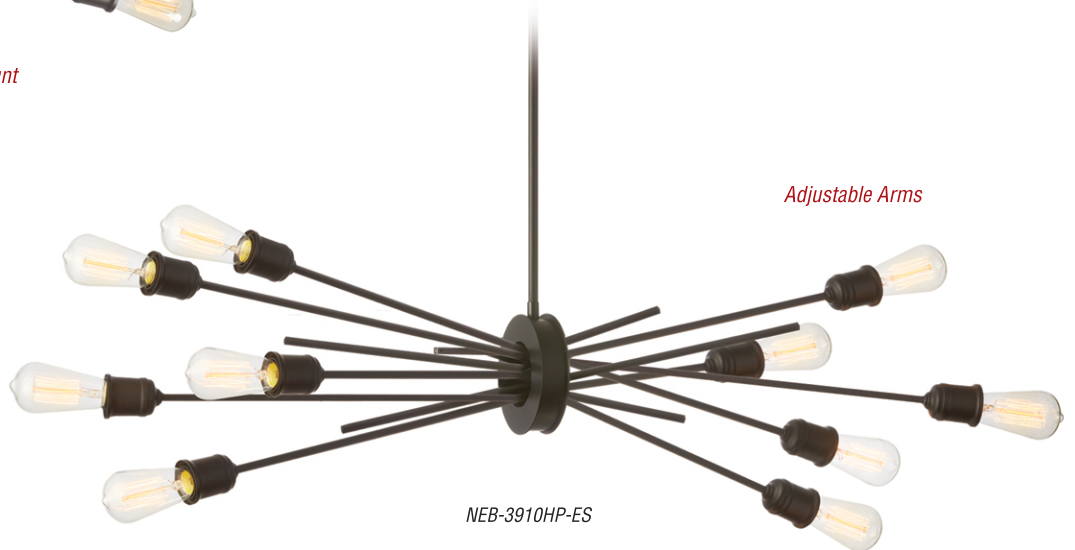

NEBRASKA

Industrial has always been about rustic finishes, neutral colors and an emphasis on metal.

Adjustable Arms
(NEB-184SF-ES excluded)

NEB-184SF-ES

Adjustable Arms

NEB-326HP-ES

NEB-194W-ES

Horizontal Mount

NEB-194W-ES

Vertical Mount

Adjustable Arms

NEB-3910HP-ES

HARDWIRED

DIMMABLE

COMPATIBLE

FRACTIONAL RODS

Pendants only

SLOPED CEILING ADAPTABLE

Pendants only

FLUSH MOUNT ADAPTABLE

Pendants excluded

Item No.	Dimensions	No. of Bulbs	Bulb Type	Max. Wattage
NEB-184SF-ES	5.25"H x 18"W x 18"D - 4 lbs.	4	E26	40W
NEB-194W-ES	19"H x 11"W x 6.5"D - 3 lbs.	4	E26	60W
NEB-326HP-ES	16"H x 16"W x 32"D - 7 lbs.	6	E26	60W
NEB-3910HP-ES	17"H x 17"W x 39"D - 9 lbs.	10	E26	60W