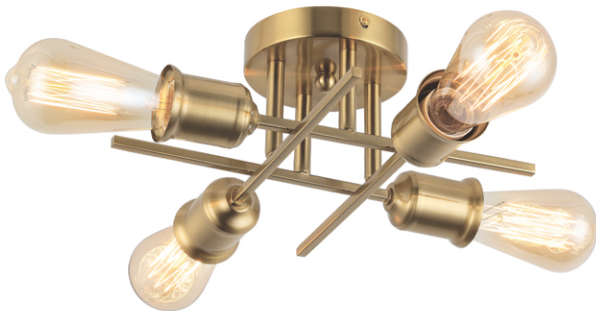

NEBRASKA

Modern retro lighting creates a unique twist to any area. These lighting designs are popular for places like the kitchen work area, above the dining area or as wall lighting.

NEB-184SF-AGB

NEB-184SF-BC

Adjustable Arms

NEB-326HP-AGB

HARDWIRED

DIMMABLE

COMPATIBLE

FRACTIONAL RODS

Pendants only

HEIGHT ADJUSTABLE

Pendants only

SLOPED CEILING ADAPTABLE

Pendants only

Item No.	Dimensions	No. of Bulbs	Bulb Type	Max. Wattage
NEB-184SF-AGB	5.25"H x 18"W x 18"D - 4 lbs.	4	E26	40W
NEB-184SF-BC	5.25"H x 18"W x 18"D - 4 lbs.	4	E26	40W
NEB-326HP-AGB	16"H x 32"W x 16"D - 7 lbs.	6	E26	60W