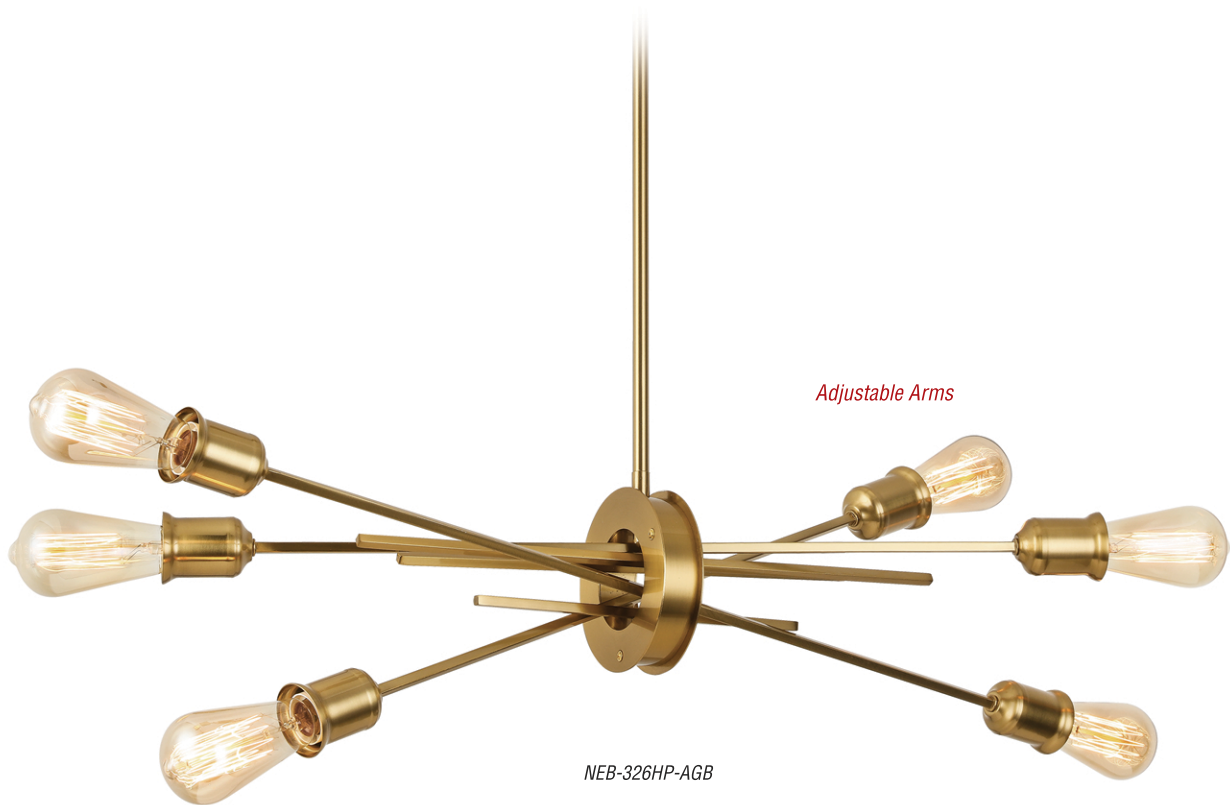

NEBRASKA

Modern retro lighting creates a unique twist to any area. These lighting designs are popular for places like the kitchen work area, above the dining area or as wall lighting.

NEB-184SF-AGB

NEB-184SF-BC

Adjustable Arms

NEB-326HP-AGB

HARDWIRED

DIMMABLE

COMPATIBLE

FRACTIONAL RODS

Pendants only

HEIGHT ADJUSTABLE

Pendants only

SLOPED CEILING ADAPTABLE

Pendants only

Item No.	Dimensions	No. of Bulbs	Bulb Type	Max. Wattage
NEB-184SF-AGB	5.25"H x 18"W x 18"D - 4 lbs.	4	E26	40W
NEB-184SF-BC	5.25"H x 18"W x 18"D - 4 lbs.	4	E26	40W
NEB-326HP-AGB	16"H x 32"W x 16"D - 7 lbs.	6	E26	60W