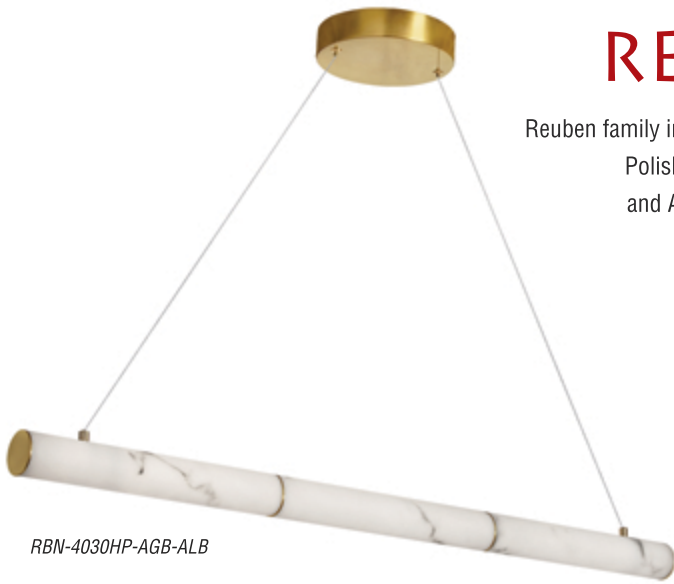

REUBEN

Reuben family in Aged Brass, Matte Black or Polished Chrome finish and Alabaster Diffuser.

PENDANTS

RBN-4030HP-AGB-ALB