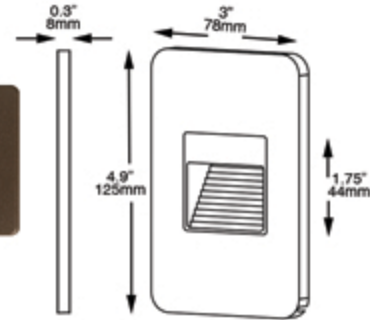

STEP LIGHTS

STEP LIGHTS

BELLA

DLEDW-200-BK

DLEDW-234-BA

DLEDW-245-WH

DLEDW-200-BZ
(Horizontal installation)

Features: