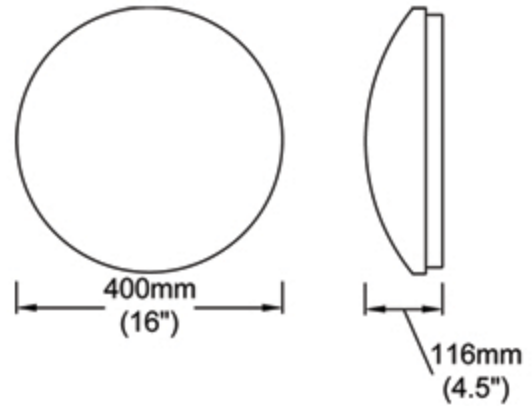

HARDWIRED

DIMMABLE

FLUSH MOUNT ADAPTABLE

Item No.	Dimensions	No. of Bulbs	Bulb Type	Max. Wattage	CRI	Color Temperature	Lumens
CFLED-A1622	4.5"H x 16"W x 16"D - 1.2 lbs.	1	LED	22W	80+	3000K	1760
CFLED-A1114	3"H x 11"W x 3"D - 2 lbs.	1	LED	14W	80+	3000K	980

*Dimmable with select dimmers