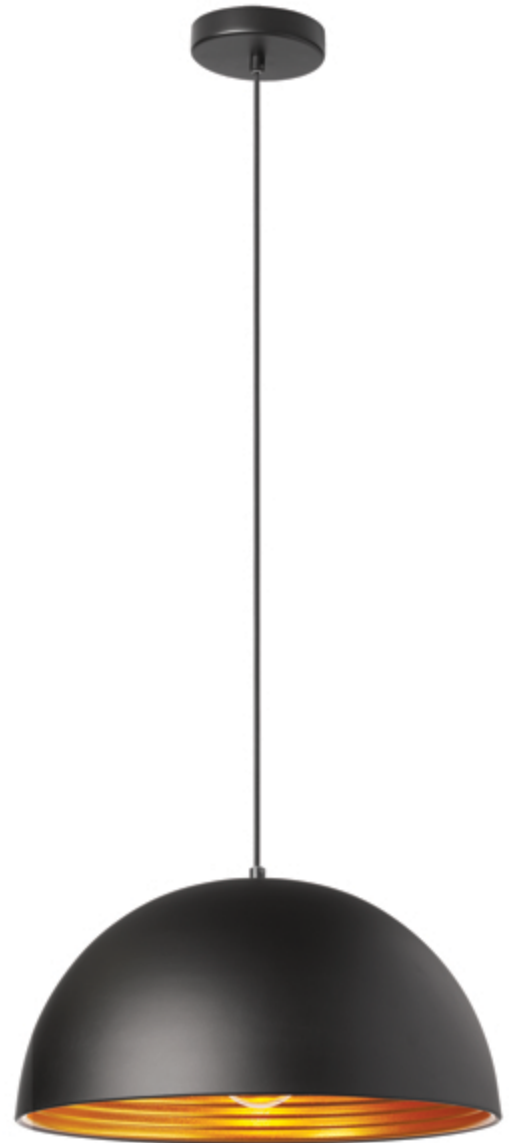

HKI-161LP-BK

HARDWIRED

DIMMABLE

COMPATIBLE

CABLE / CORD

SLOPED CEILING
ADAPTABLE

HEIGHT
ADJUSTABLE

Item No.	Dimensions	No. of Bulbs	Bulb Type	Max. Wattage
HKI-161LP-BK	8H" x 16W" x 16D" - 4 lbs.	1	E26	100W
HKI-201LP-BK	10H" x 20W" x 20D" - 7 lbs.	1	E26	100W