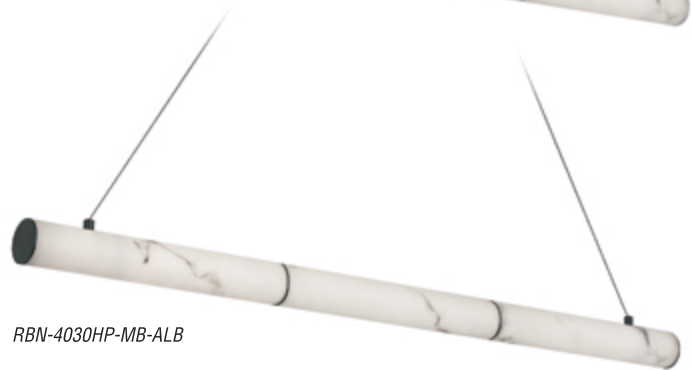

*Dimmable with select dimmers

Dainolite

REUBEN

Reuben family in Aged Brass, Matte Black or Polished Chrome finish and Alabaster Diffuser.

PENDANTS

RBN-4030HP-AGB-ALB

RBN-4030HP-PC-ALB

RBN-4030HP-MB-ALB