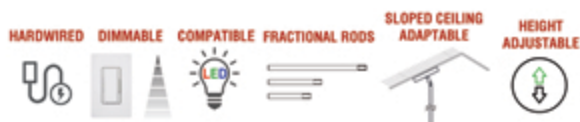

DAY-143P-MB

DAY-143P-PC

DAY-71P-AGB

DAY-71P-MB

DAY-71P-PC

*More options and finishes available.

Item No.	Dimensions	No. of Bulbs	Bulb Type	Max. Wattage
DAY-71P-AGB	8H" x 7W" x 7D" - 2 lbs.	1	G9	40W
DAY-71P-MB	8H" x 7W" x 7D" - 2 lbs.	1	G9	40W
DAY-71P-PC	8H" x 7W" x 7D" - 2 lbs.	1	G9	40W
DAY-143P-AGB	14H" x 14W" x 14D" - 8 lbs.	3	G9	40W
DAY-143P-MB	14H" x 14W" x 14D" - 8 lbs.	3	G9	40W
DAY-143P-PC	14H" x 14W" x 14D" - 8 lbs.	3	G9	40W
DAY-244C-AGB	7H" x 24W" x 24D" - 5 lbs.	4	G9	40W
DAY-244C-MB	7H" x 24W" x 24D" - 5 lbs.	4	G9	40W
DAY-214P-AGB	14H" x 21W" x 21D" - 5 lbs.	4	G9	40W
DAY-214P-MB	14H" x 21W" x 21D" - 5 lbs.	4	G9	40W
DAY-484HP-AGB	7H" x 48W" x 16D" - 6 lbs.	4	G9	40W
DAY-484HP-MB	7H" x 48W" x 16D" - 6 lbs.	4	G9	40W