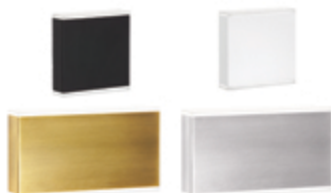

EMERY - Indoor and Outdoor

P. 73
Aged Brass
Matte Black
Matte White
Satin Chrome