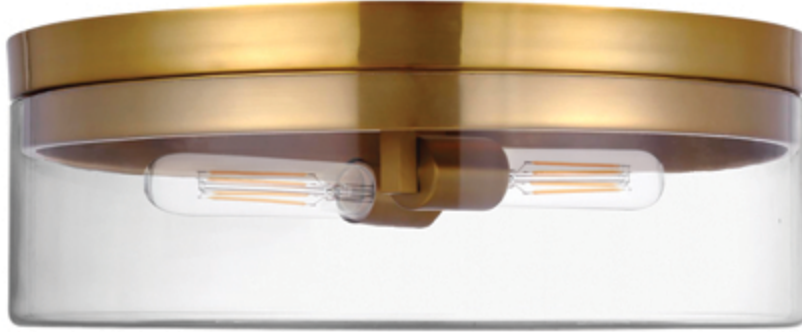

FIONA

Aged Brass, Matte Black and Polished Chrome finishes.

FLUSH MOUNTS

FNA-142FH-AGB-CLR

FNA-142FH-MB-CLR

FNA-142FH-PC-CLR

HARDWIRED

DIMMABLE