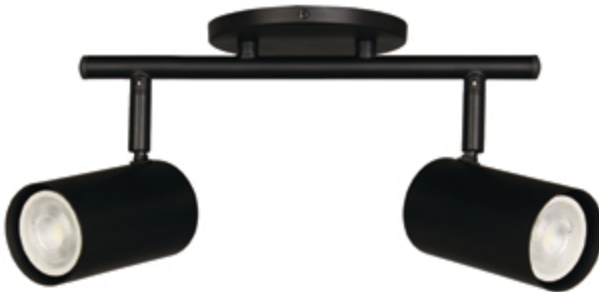

*Dimmable with select dimmers

Dainolite

TAYLOR

Matte Black, Matte White and Satin Chrome finishes.

FLUSH MOUNTS

TAY-51SF-MB

TAY-254SF-MB

TAY-122SF-MB