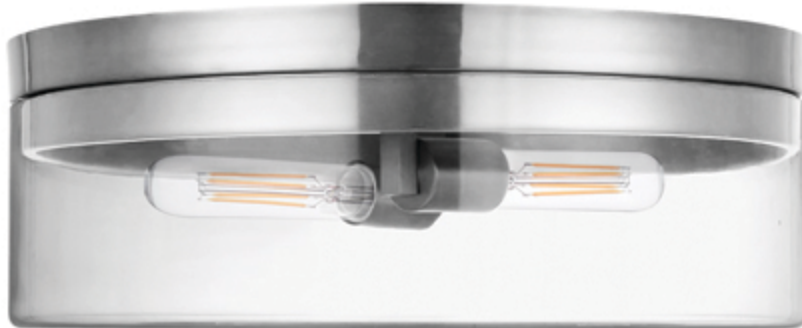

FIONA

Aged Brass, Matte Black and Polished Chrome finishes.

FLUSH MOUNTS

FNA-142FH-AGB-CLR

FNA-142FH-MB-CLR

FNA-142FH-PC-CLR

HARDWIRED

DIMMABLE