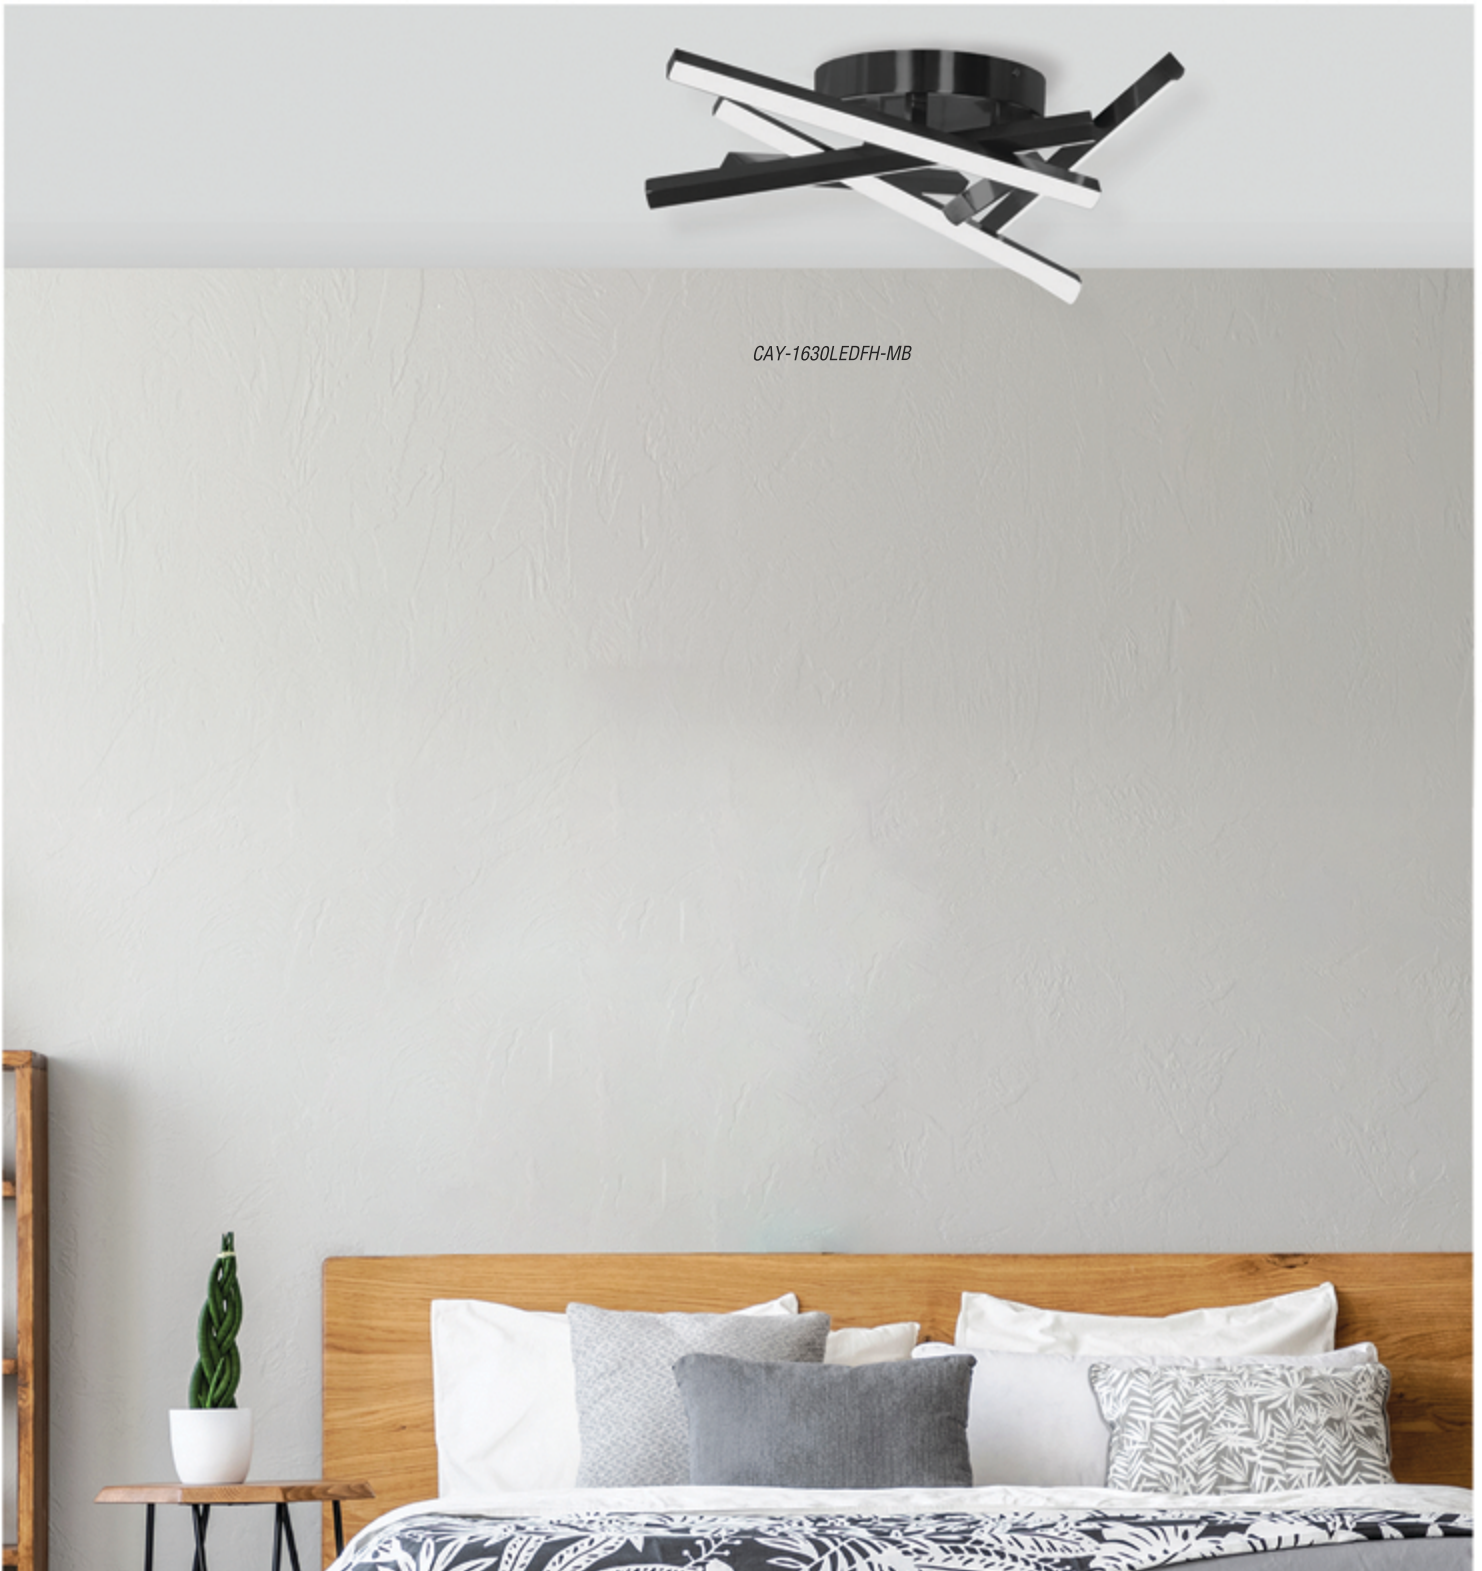

CARLY

Matte Black finish.

FLUSH MOUNTS

CAY-1630LEDFH-MB

HARDWIRED

DIMMABLE

FLUSH MOUNT
ADAPTABLE

Item No.	Dimensions	No. of Bulbs	Bulb Type	Max. Wattage	CRI	Color Temperature	Lumens
CAY-1630LEDFH-MB	7"H x 16"W x 16"D - 7 lbs.	1	DC LED	30W	90+	3000K	3000(Initial) 1400(Delivered)

*Dimmable with select dimmers