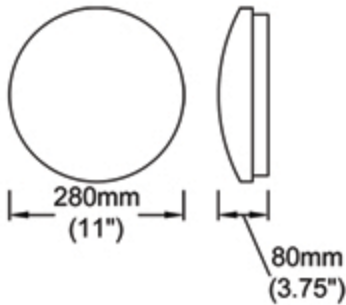

HARDWIRED

DIMMABLE

FLUSH MOUNT ADAPTABLE

Item No.	Dimensions	No. of Bulbs	Bulb Type	Max. Wattage	CRI	Color Temperature	Lumens
CFLED-A1622	4.5"H x 16"W x 16"D - 1.2 lbs.	1	LED	22W	80+	3000K	1760
CFLED-A1114	3"H x 11"W x 3"D - 2 lbs.	1	LED	14W	80+	3000K	980

*Dimmable with select dimmers