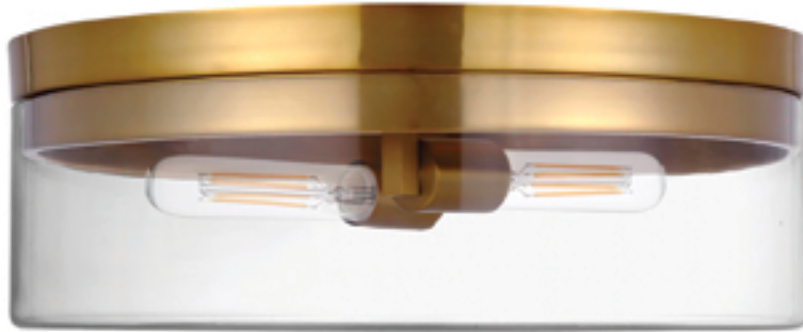

HARDWIRED DIMMABLE COMPATIBLE

FRACTIONAL RODS

FLUSH MOUNT ADAPTABLE

FIONA

Aged Brass, Matte Black and Polished Chrome finishes.

FLUSH MOUNTS

FNA-142FH-AGB-CLR

FNA-142FH-MB-CLR