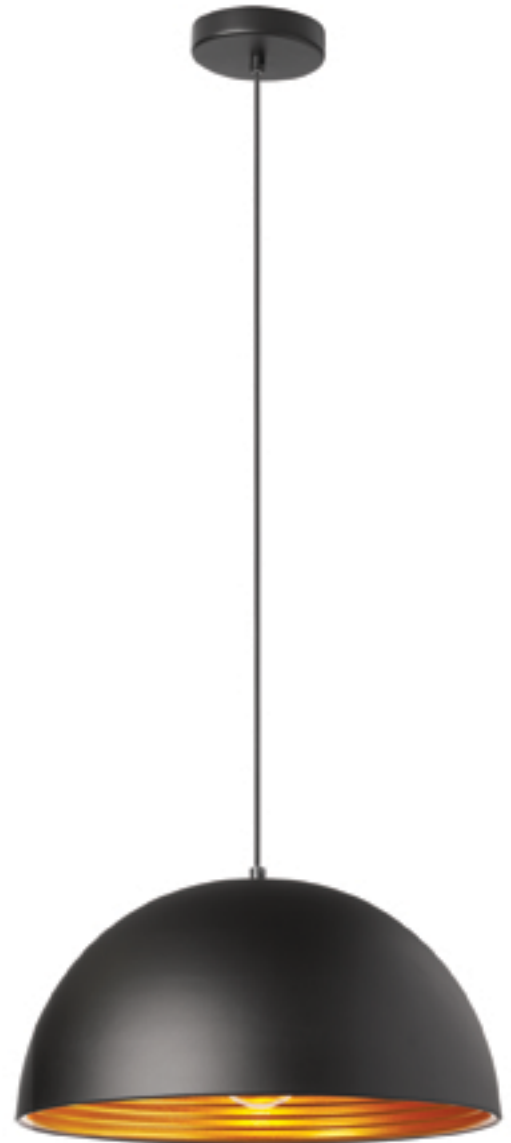

HKI-161LP-BK

HARDWIRED

DIMMABLE

COMPATIBLE

CABLE / CORD

SLOPED CEILING
ADAPTABLE

HEIGHT
ADJUSTABLE

Item No.	Dimensions	No. of Bulbs	Bulb Type	Max. Wattage
HKI-161LP-BK	8H" x 16W" x 16D" - 4 lbs.	1	E26	100W
HKI-201LP-BK	10H" x 20W" x 20D" - 7 lbs.	1	E26	100W