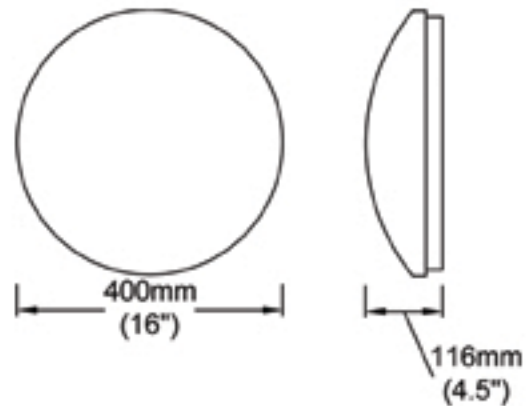

HARDWIRED

DIMMABLE

FLUSH MOUNT ADAPTABLE

Item No.	Dimensions	No. of Bulbs	Bulb Type	Max. Wattage	CRI	Color Temperature	Lumens
CFLED-A1622	4.5"H x 16"W x 16"D - 1.2 lbs.	1	LED	22W	80+	3000K	1760
CFLED-A1114	3"H x 11"W x 3"D - 2 lbs.	1	LED	14W	80+	3000K	980

*Dimmable with select dimmers