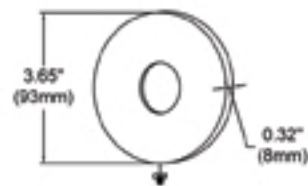

*Dimmable with select dimmers

STEP LIGHTS

STEP LIGHTS

BELLA

LAILA

Features:

- Die cast aluminum body with powder coated paint finish.
- 120V direct wiring – multiple fixtures can be wired together in parallel.
- The LED module is removable and can be replaced if required using exactly same binning.
- Includes integral 120V LED driver.
- Smooth and continuous dimming (to 10%) can be achieved using Lutron DVELV-300P and MAELV-600 and Legrand ADTH700.
- 40,000 hour rated life.
- 5 year limited warranty.