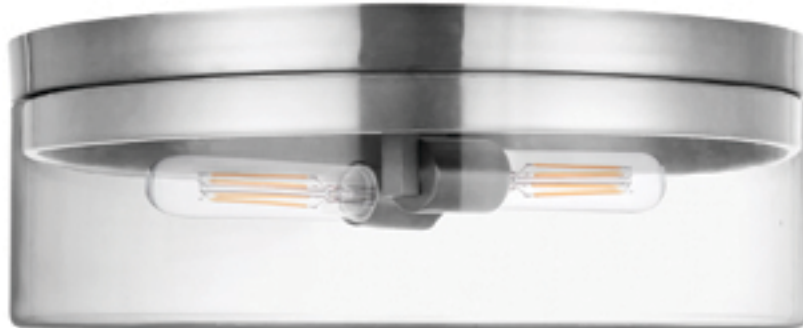

HARDWIRED DIMMABLE COMPATIBLE

FRACTIONAL RODS

FLUSH MOUNT ADAPTABLE

FIONA

Aged Brass, Matte Black and Polished Chrome finishes.

FLUSH MOUNTS

FNA-142FH-AGB-CLR

FNA-142FH-MB-CLR