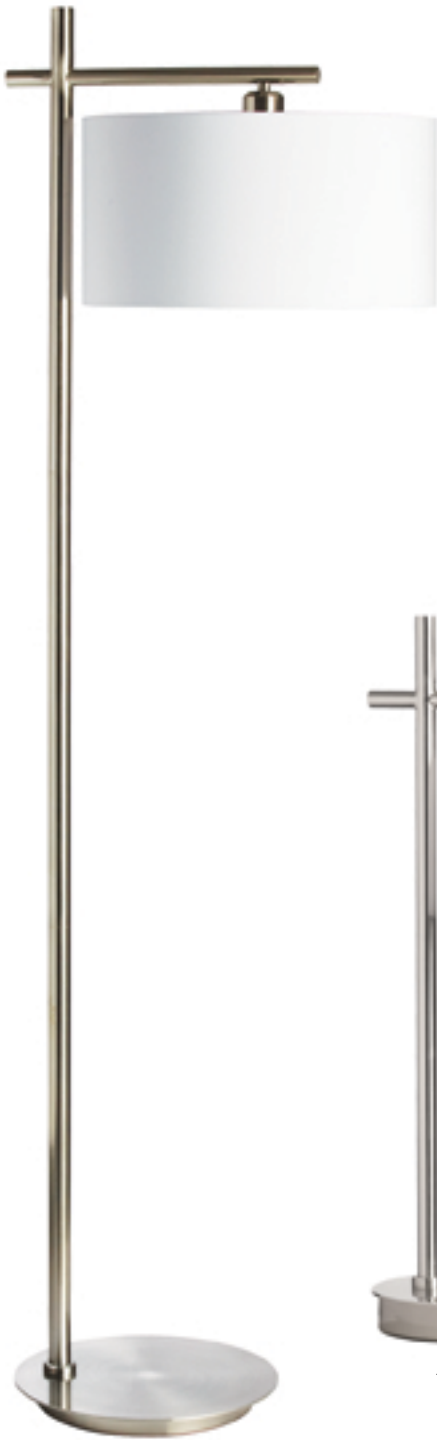

FLOOR AND DESK LAMPS

PORTABLE LAMPS

131F-SC