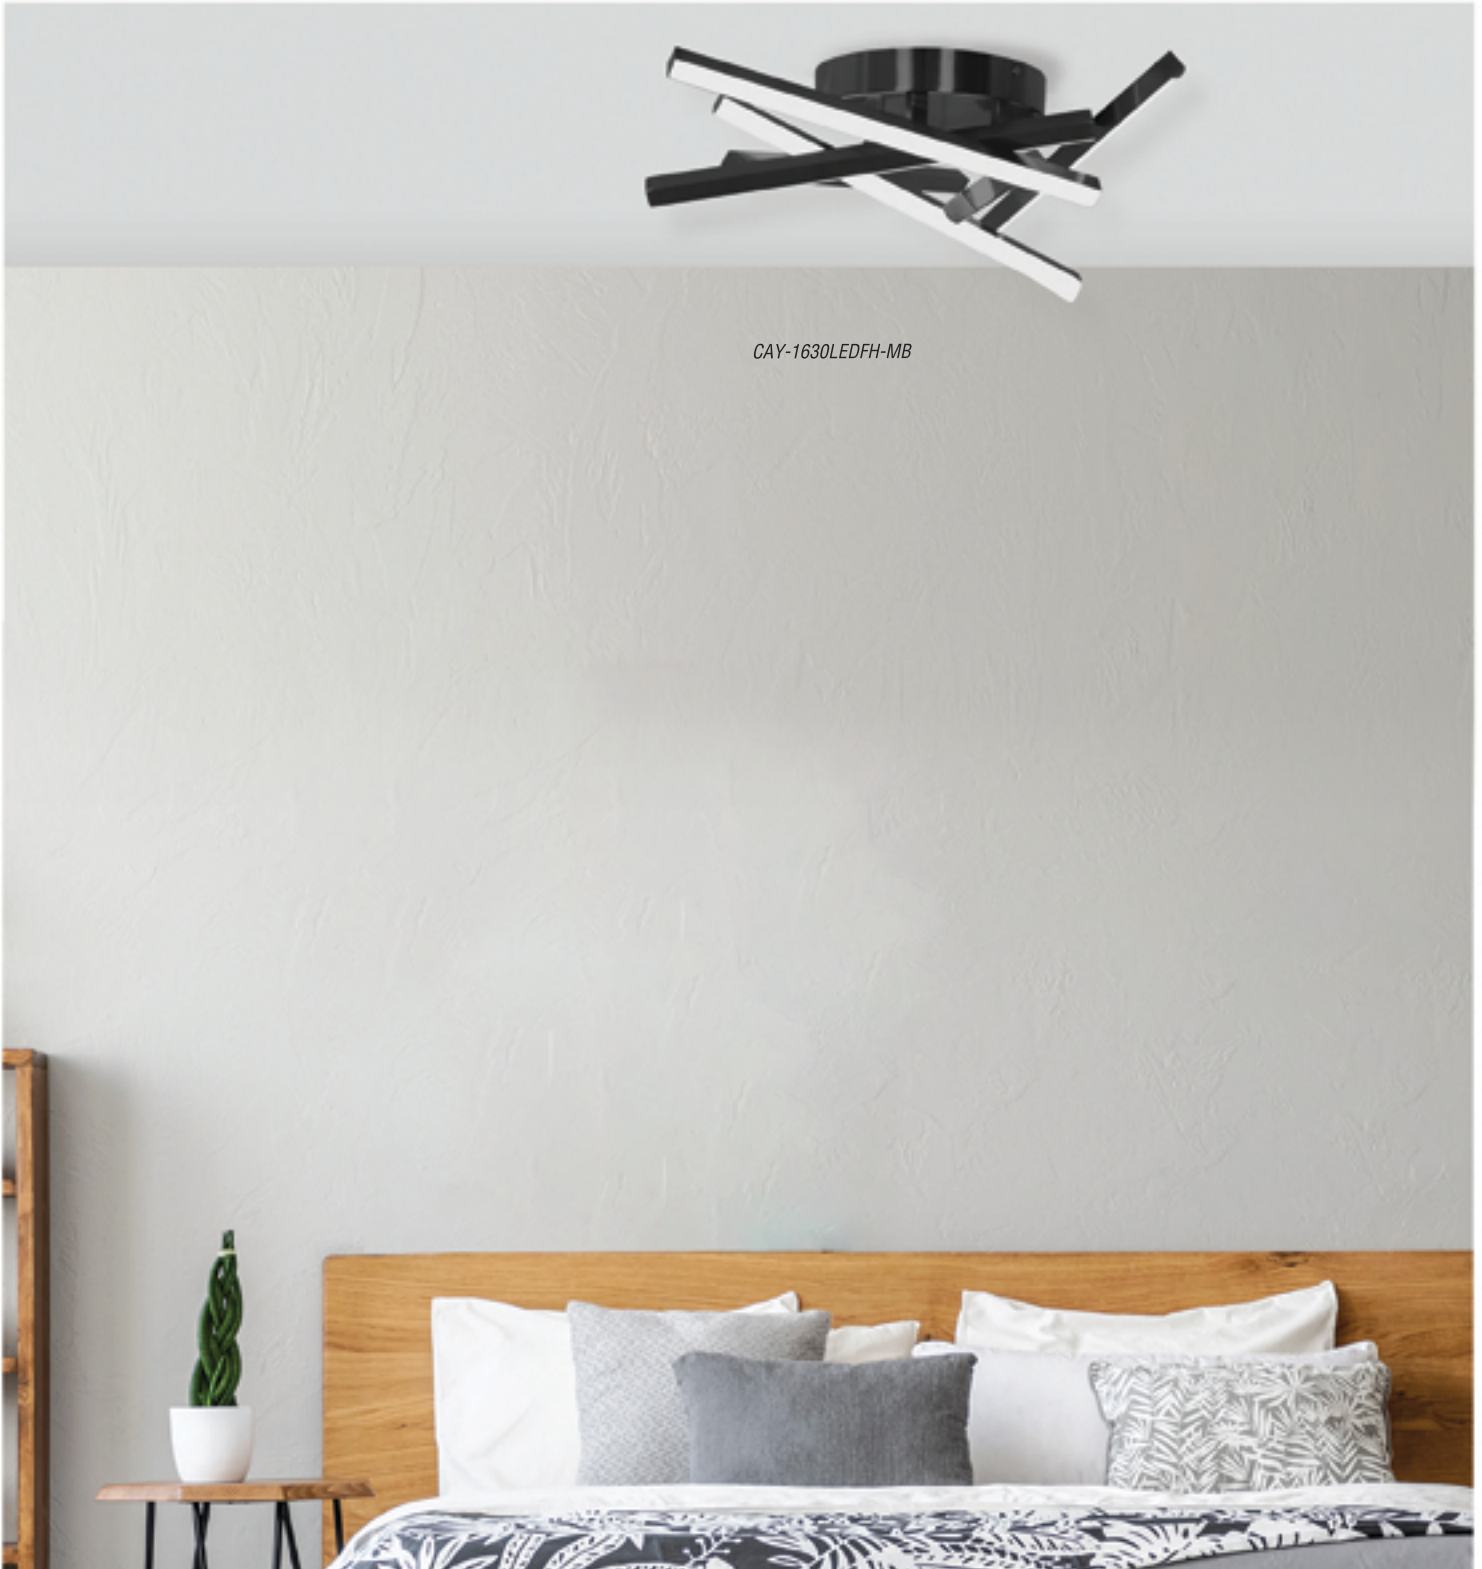

CARLY

Matte Black finish.

FLUSH MOUNTS

CAY-1630LEDFH-MB

HARDWIRED

DIMMABLE

FLUSH MOUNT
ADAPTABLE

Item No.	Dimensions	No. of Bulbs	Bulb Type	Max. Wattage	CRI	Color Temperature	Lumens
CAY-1630LEDFH-MB	7"H x 16"W x 16"D - 7 lbs.	1	DC LED	30W	90+	3000K	3000(Initial) 1400(Delivered)

*Dimmable with select dimmers