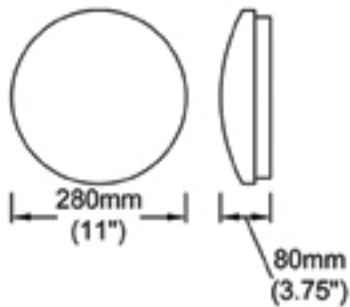

HARDWIRED

DIMMABLE

FLUSH MOUNT ADAPTABLE

Item No.	Dimensions	No. of Bulbs	Bulb Type	Max. Wattage	CRI	Color Temperature	Lumens
CFLED-A1622	4.5"H x 16"W x 16"D - 1.2 lbs.	1	LED	22W	80+	3000K	1760
CFLED-A1114	3"H x 11"W x 3"D - 2 lbs.	1	LED	14W	80+	3000K	980

*Dimmable with select dimmers