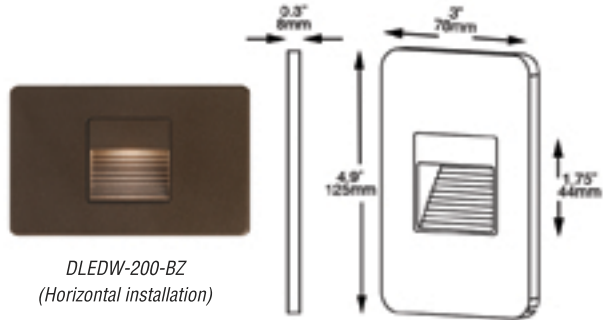

*Dimmable with select dimmers

STEP LIGHTS

STEP LIGHTS

BELLA

LAILA

Features:

- Die cast aluminum body with powder coated paint finish.
- 120V direct wiring – multiple fixtures can be wired together in parallel.
- The LED module is removable and can be replaced if required using exactly same binning.
- Includes integral 120V LED driver.
- Smooth and continuous dimming (to 10%) can be achieved using Lutron DVELV-300P and MAELV-600 and Legrand ADTH700.
- 40,000 hour rated life.
- 5 year limited warranty.