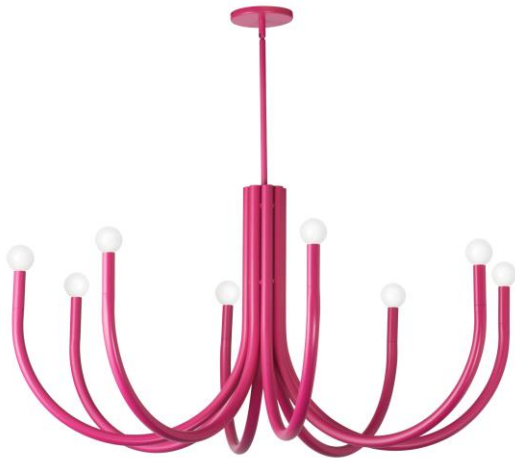

Lighting the Way to a Memorable Summer

[LIGHTING](#) | [SHADES](#) | [CUSTOM DESIGNS](#) | [CATALOGUES](#)

COME ON BARBIE, LET'S GO PINK!

In celebration of the highly-anticipated Barbie Movie, we've decided to embrace the excitement and give our lighting fixtures a splash of Barbie pink! In the spirit of beloved Barbie, Our custom painting capabilities have transformed select fixtures into dazzling statements of style and sophistication. Whether you're a lifelong Barbie fan or simply seeking a pop of colour to brighten up your décor, our Barbie Pink custom lighting options will add a little fun to your life. In the words of Barbie herself, "You Can Be Anything", so why not be pink?

[WAN-388C-PNK](#)

8LT Incandescent Chandelier

[OFE-161P-PNK](#)

1LT Incandescent 16" Pendant

LOOKING FOR SOMETHING UNIQUE FOR YOUR SPACE?

We specialize in wire bending, welding, painting, fabric cutting, electrical work, and assembly to bring your one-of-a-kind design to life.

GAB-601F-AGB-WH

1LT Floor Lamp, ABG w/ WH Shade

NAD-510LEDW-AGB

**10W LED Wall Sconce, AGB w/ CLR
Glass**

Visit [our website](#) and explore our site in your preferred language! Don't forget to follow [@dainolite](#) on Instagram and tag us in your upcoming projects, we can't wait to see how you transform your space.