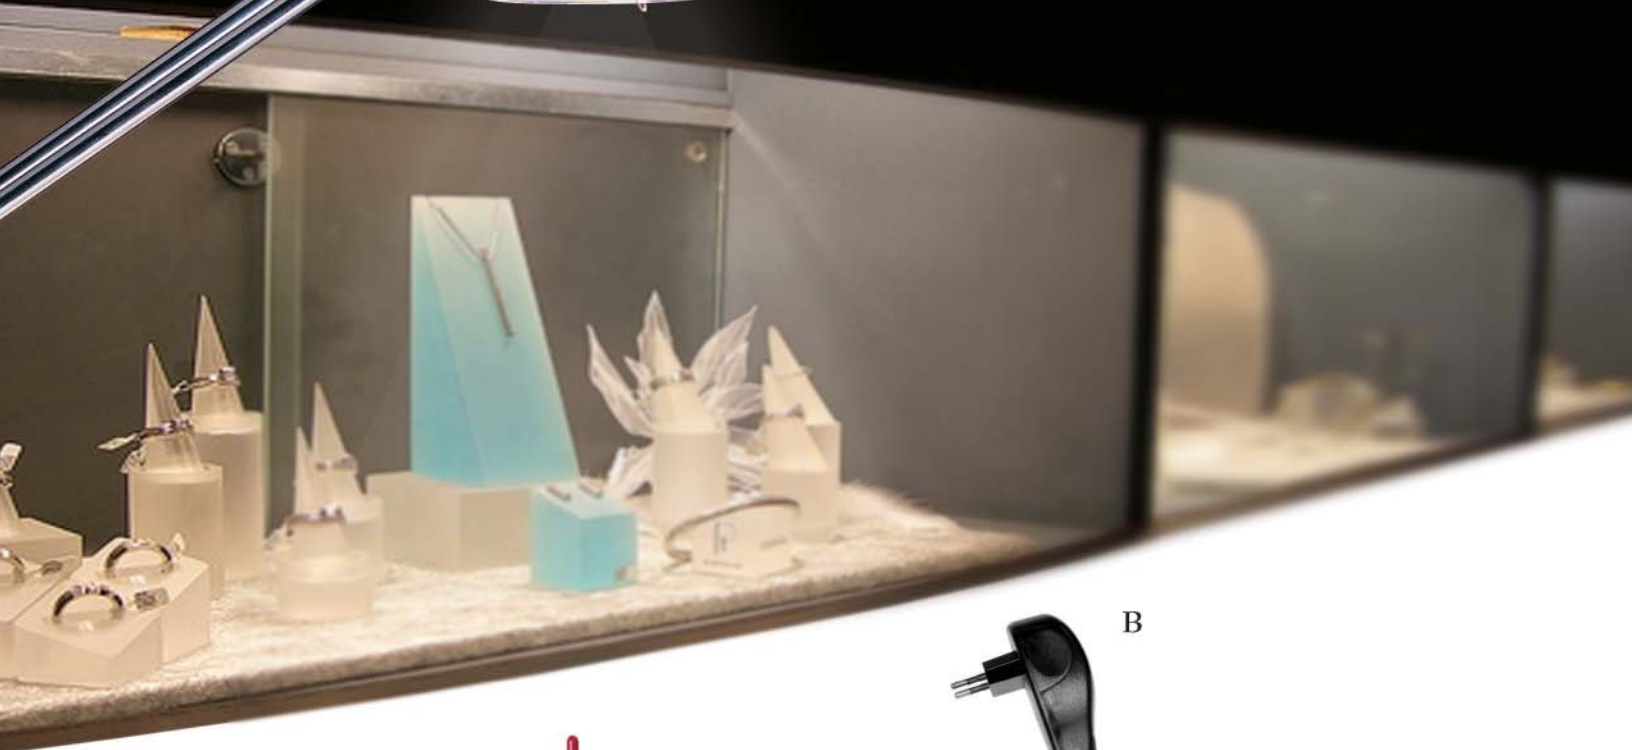

A. DLHA500 - 'JACK'

Black & Chrome

Use as a display light, easel light or desk lamp

Arms extend 12-31" (30-79 cm)

Clamp max. opening to 4.25" (11 cm).

C/w 12' (366 cm) cord, in-line switch and grounded plug-in transformer

Bulb: max. 50W MR16 halogen (included)

B

A

B. DMPI60-EU

EUROPEAN TRANSFORMER

Black

12V transformer for European countries

Input voltage 230V 50HZ

C

C. DMPI60-UK

TRANSFORMER FOR GREAT BRITAIN

Black

12V transformer for U.K.

Input voltage 240V 50HZ