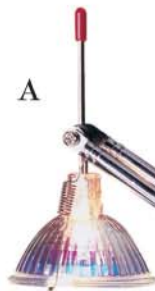

## A. DLHA500 - 'JACK'

Black & Chrome

Use as a display light, easel light or desk lamp

Arms extend 12-31" (30-79 cm)

Clamp max. opening to 4.25" (11 cm).

C/w 12' (366 cm) cord, in-line switch and grounded plug-in transformer

Bulb: max. 50W MR16 halogen (included)

B

A