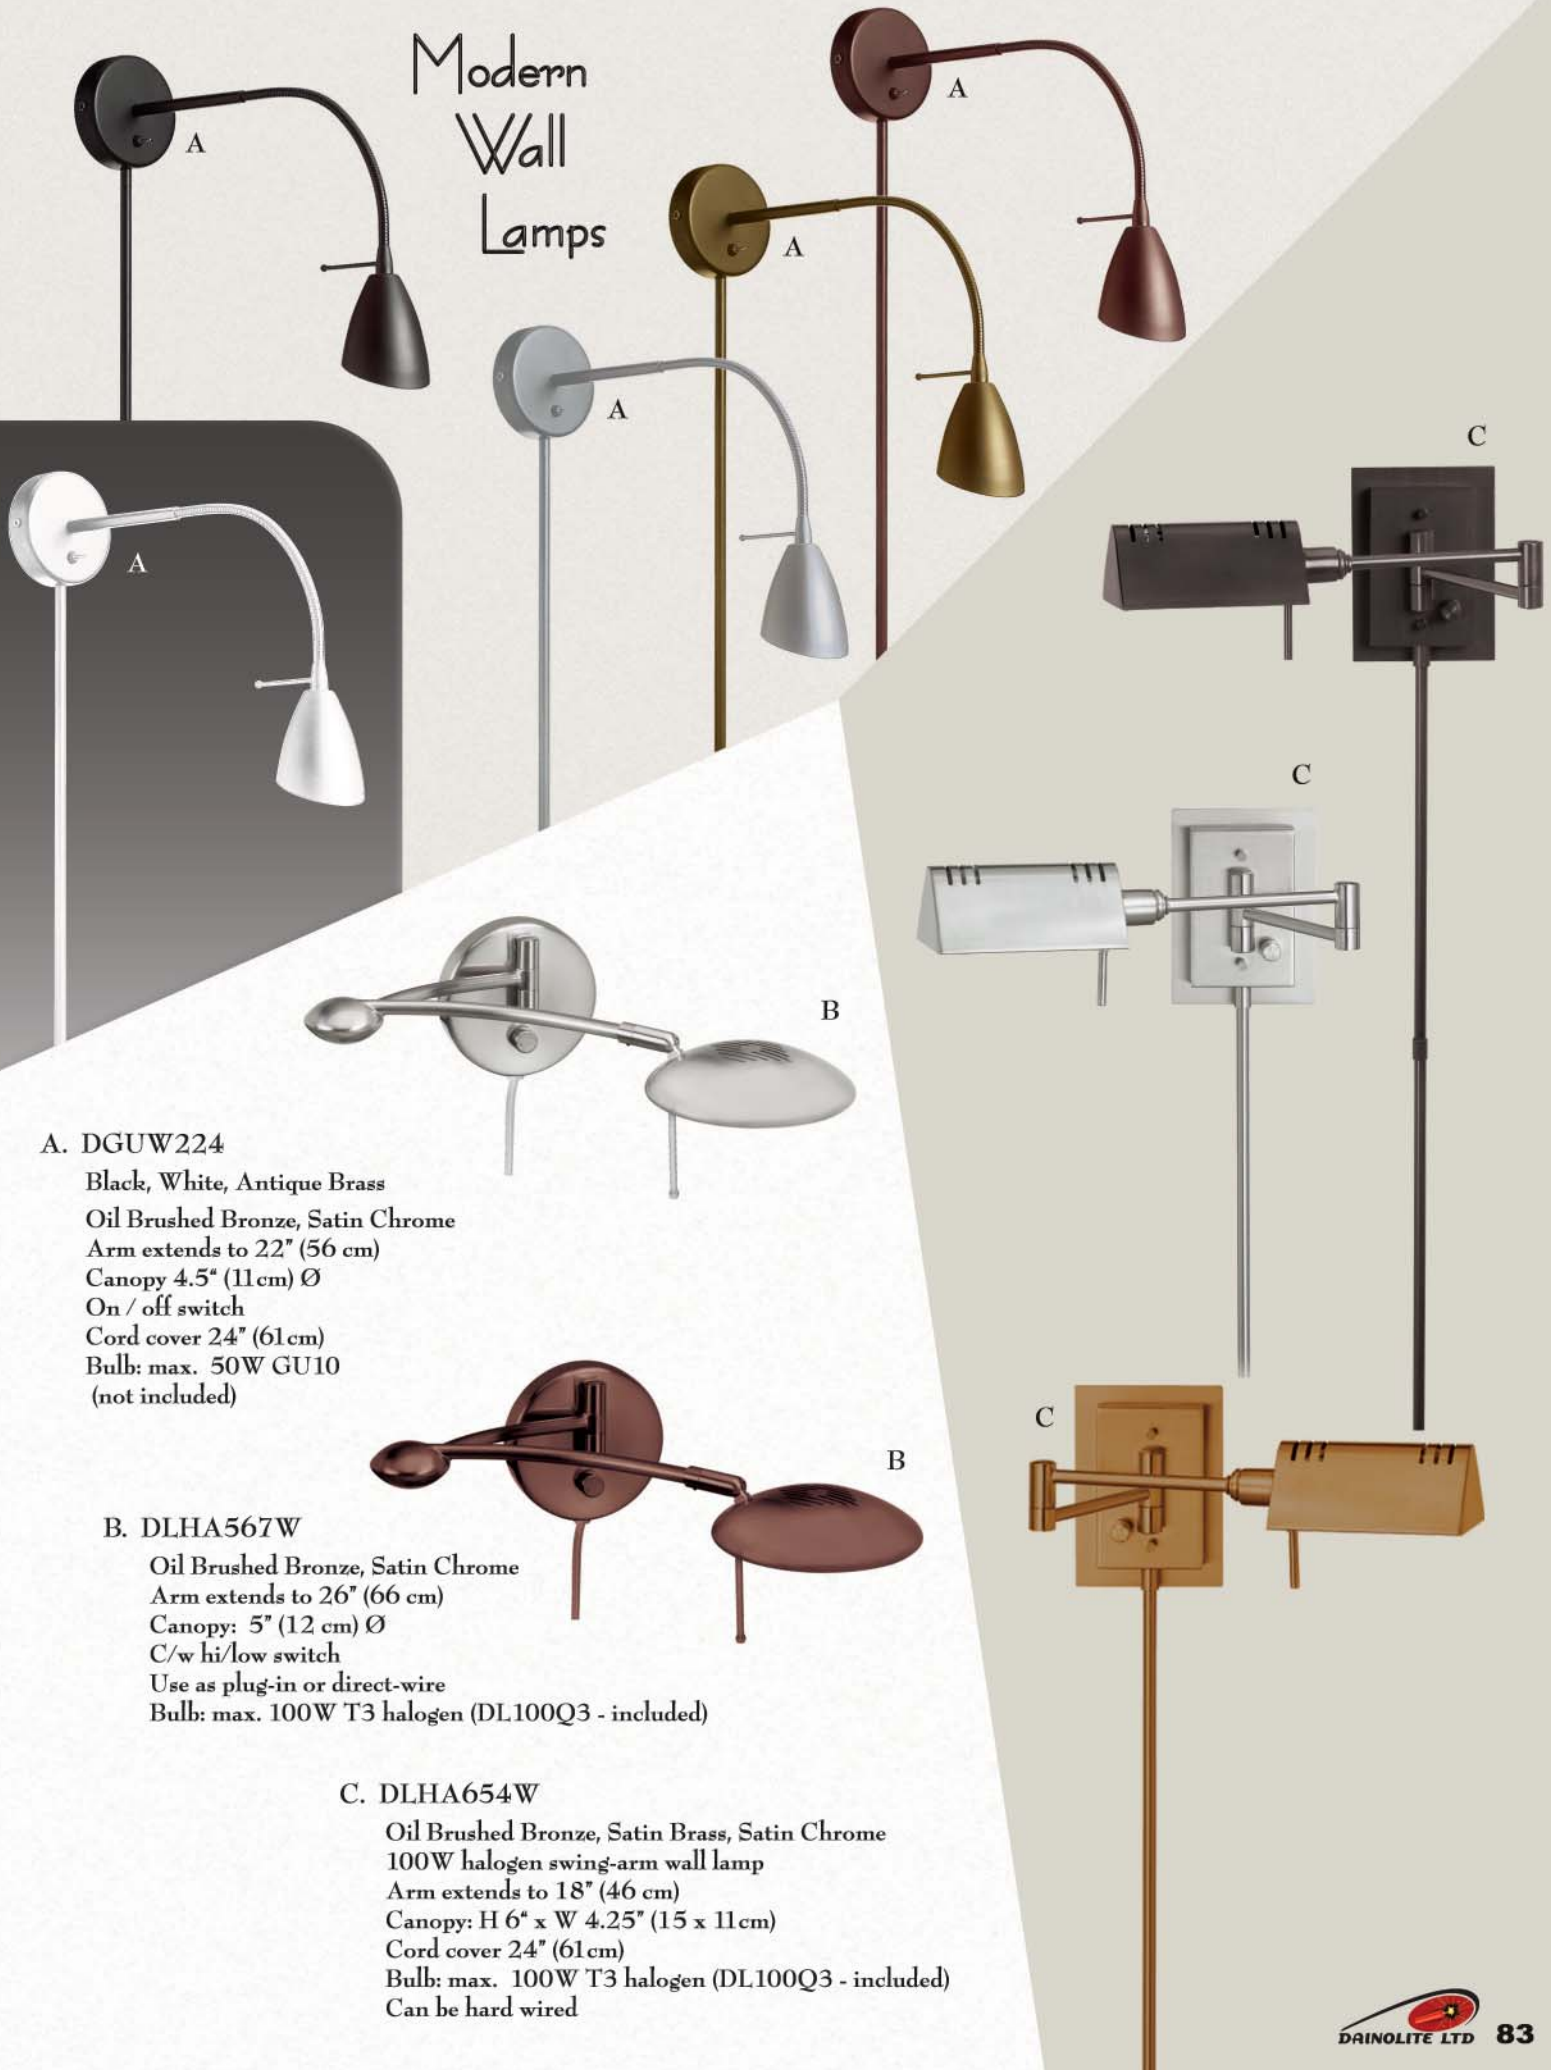

Modern Wall Lamps

A. DGUW224

Black, White, Antique Brass
 Oil Brushed Bronze, Satin Chrome
 Arm extends to 22" (56 cm)
 Canopy 4.5" (11 cm) Ø
 On / off switch
 Cord cover 24" (61 cm)
 Bulb: max. 50W GU10
 (not included)

B. DLHA567W

Oil Brushed Bronze, Satin Chrome
 Arm extends to 26" (66 cm)
 Canopy: 5" (12 cm) Ø
 C/w hi/low switch
 Use as plug-in or direct-wire
 Bulb: max. 100W T3 halogen (DL100Q3 - included)

C. DLHA654W

Oil Brushed Bronze, Satin Brass, Satin Chrome
 100W halogen swing-arm wall lamp
 Arm extends to 18" (46 cm)
 Canopy: H 6" x W 4.25" (15 x 11 cm)
 Cord cover 24" (61 cm)
 Bulb: max. 100W T3 halogen (DL100Q3 - included)
 Can be hard wired