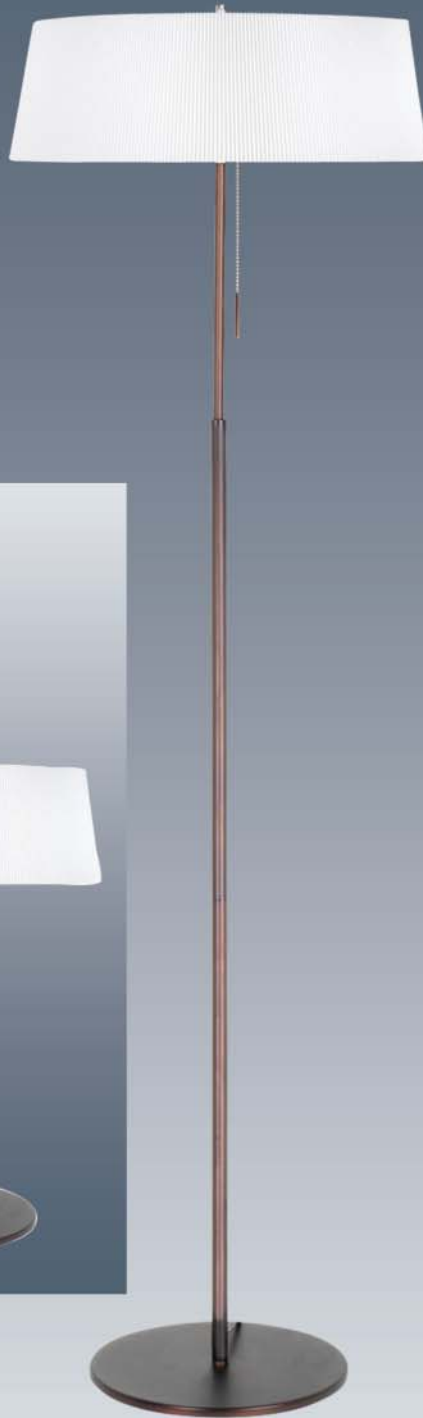

Crystal Pleats /
Frosted Glass
Diffuser

D

B

C

- A. 7062-18
Polished Chrome/Black Shade
Polished Chrome/White Shade,
Oil Brushed Bronze/White Shade
Shade size: H 6" x Dia. 18" (15 x 46cm)
4' (122cm) clear wire
Bulb: max. 3 x 60W A type (not included)
- B. 7062-22
Polished Chrome/Black Shade
Polished Chrome/White Shade,
Oil Brushed Bronze/White Shade
Shade size: H 7" x Dia. 22" (18 x 56cm)
4' (122cm) clear wire
Bulb: max. 3 x 100W A type (not included)

- C. 7062-16TL
Polished Chrome/Black Shade
Polished Chrome/White Shade,
Oil Brushed Bronze/White Shade
Total height: 22" (56cm)
Hi /lo pull chain switch
Shade size: H 4.5" (11cm) x Dia. 16" (41cm)
Bulb: 2 x max. 60W A type (not included)

- D. 7062-18F
Polished Chrome/Black Shade
Polished Chrome/White Shade,
Oil Brushed Bronze/White Shade
Total height: 62" (157cm)
Hi /lo pull chain switch
Shade size: H 6" (15cm) x Dia. 18" (46cm)
Bulb: 2 x max. 100W A type
(not included)