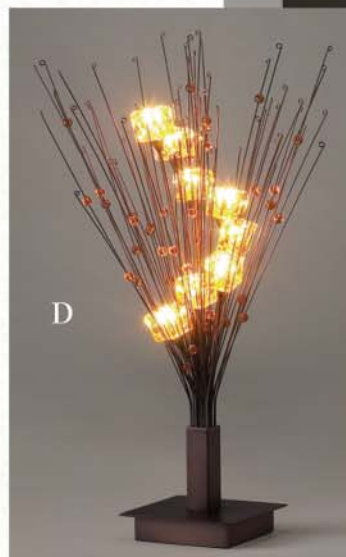

A. DLHA710F
 Polished Chrome
 Adjustable head
 Height: 54" (137cm)
 Clear glass base
 Bulb: max. G9 40W (included)

B. DLHA710
 Polished Chrome
 Adjustable head
 Height: 16" (41cm)
 Clear glass base
 Bulb: max. G9 40W (included)

C. DLHA107F
 Oil Brushed Bronze (ONLY)
 H 64" (162cm)
 Base SQ 9" (24cm)
 Includes 9 amber crystal cubes
 Foot dimmer switch
 Bulb: 9 x max. 10W-12V-G4 (included)

D. DLHA107
 Oil Brushed Bronze, Satin Chrome
 H 22" (55cm)
 Base SQ 6" (15cm)
 Includes 8 crystal cubes
 On/off toggle switch on base
 Bulb: 8 x max. 10W-12V-G4 (included)