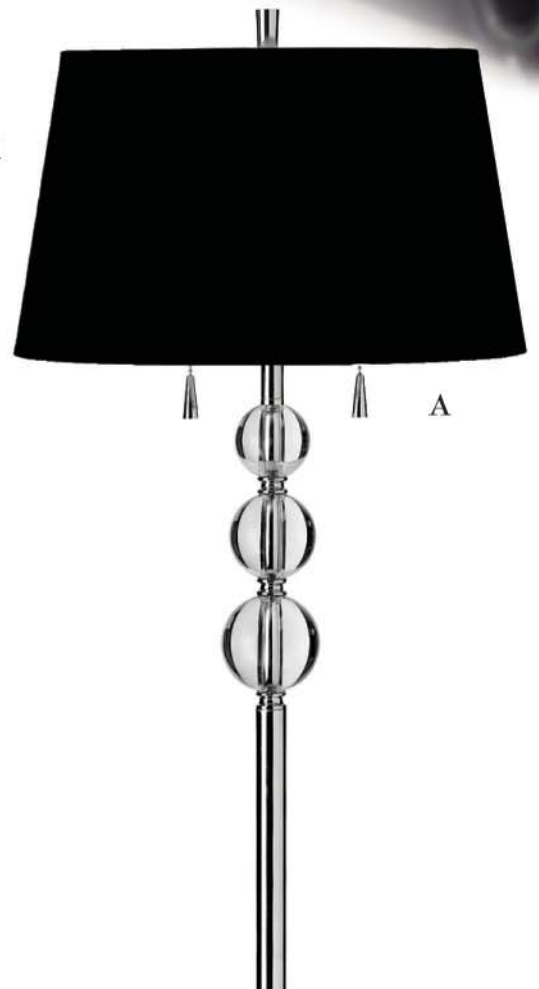

Contemporary Lighting Solutions

A

B

B. DT570

Polished Chrome
5 crystal balls
Height 30" (76cm)
Shade H 10" (25cm) Dia. 16" (40cm)
White linen shade or black linen shade
Bulb: 2 x max. 100W A type (not included)
Bulbs switched independently

A. DF570F

Polished Chrome
3 crystal balls
Height 62" (157cm)
Shade H 10" (25cm) Dia. 16" (40cm)
White linen shade or black linen shade
Bulb: 2 x max. 100W A type (not included)
Bulbs switched independently

A

C

C. DT500

Polished Chrome
3 crystal balls
Height 20" (51cm)
Shade H 8" (20cm) Dia. 10" (25cm)
White linen shade or black linen shade
Bulb: max. 100W A type (not included)

B