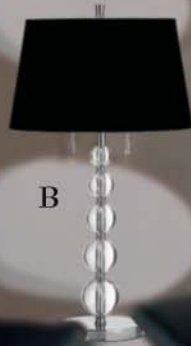

Contemporary Lighting Solutions

A

B

B. DT570

Polished Chrome
5 crystal balls
Height 30" (76cm)
Shade H 10" (25cm) Dia. 16" (40cm)
White linen shade or black linen shade
Bulb: 2 x max. 100W A type (not included)
Bulbs switched independently

A. DF570F

Polished Chrome
3 crystal balls
Height 62" (157cm)
Shade H 10" (25cm) Dia. 16" (40cm)
White linen shade or black linen shade
Bulb: 2 x max. 100W A type (not included)
Bulbs switched independently

A

C

C. DT500

Polished Chrome
3 crystal balls
Height 20" (51cm)
Shade H 8" (20cm) Dia. 10" (25cm)
White linen shade or black linen shade
Bulb: max. 100W A type (not included)

B