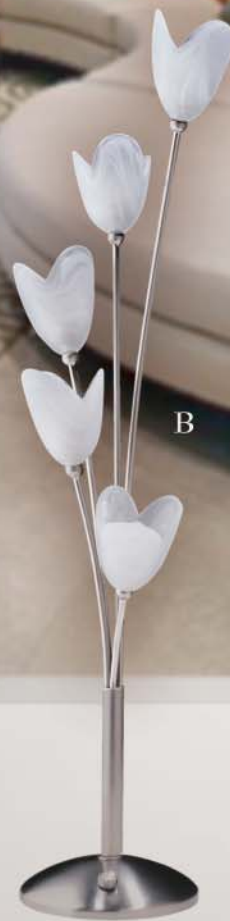

# Contemporary Lighting Solutions

**A. DLHA1575F**  
Antique Brass, Satin Chrome  
Floor lamp with 5 tulip glass shades  
H 71" (180 cm)  
Base dia. 9" (23 cm)  
Foot dimmer  
Bulb: 5 x max. 20W halogen  
(DL1220 - included)

**B. DLHA1575**  
Antique Brass, Satin Chrome  
Table lamp with 5 tulip glass shades  
H 31" (79 cm)  
Base dia. 7" (18 cm)  
Hi/low switch  
Bulb: 5 x max. 20W halogen  
(DL1220 - included)