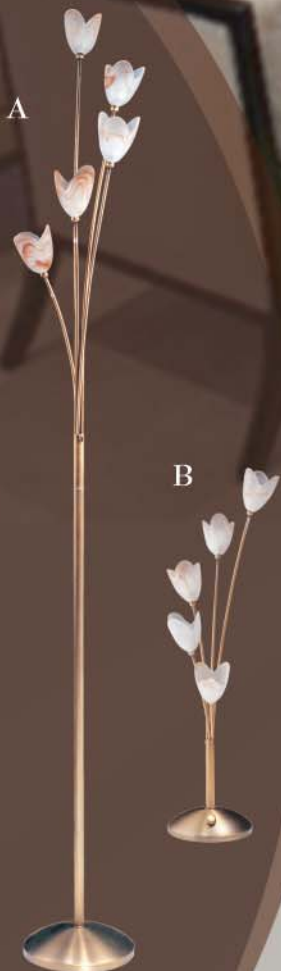

# Contemporary Lighting Solutions

**A. DLHA1575F**  
Antique Brass, Satin Chrome  
Floor lamp with 5 tulip glass shades  
H 71" (180 cm)  
Base dia. 9" (23 cm)  
Foot dimmer  
Bulb: 5 x max. 20W halogen  
(DL1220 - included)

**B. DLHA1575**  
Antique Brass, Satin Chrome  
Table lamp with 5 tulip glass shades  
H 31" (79 cm)  
Base dia. 7" (18 cm)  
Hi/low switch  
Bulb: 5 x max. 20W halogen  
(DL1220 - included)