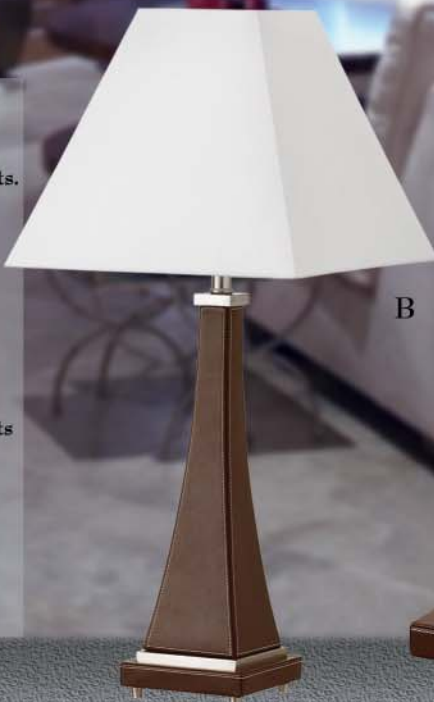

CONTEMPORARY
LIGHTING SOLUTIONS

Leather

A

B

B

A. LTHR598F

Brown Leatherette with Satin Chrome accents.
Height: 60" (152cm)
Base: 10" (25cm) square
Square shade: W 16"(40cm) x H 11"(28cm)
3 way turn switch
Bulb: 150W tri-light (not included)

B. LTHR598

Brown Leatherette with Satin Chrome accents
Height: 25" (64cm)
Base: 5" (13cm) square
Square shade: W 12"(30cm) x H 10"(25cm)
3 way turn switch
Bulb: 100W tri-light (not included)