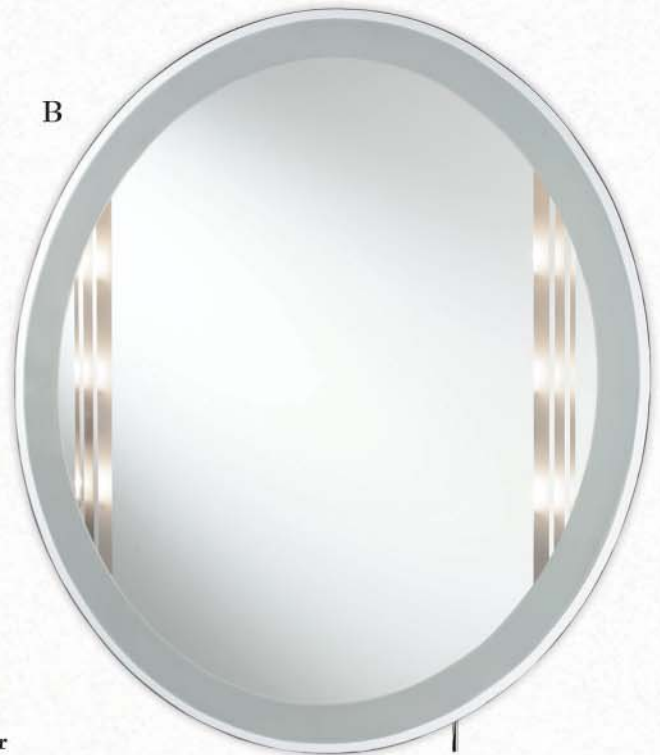

A

Lighted Mirrors Perfect for bathrooms, bedrooms or foyers

A. MIR-G176

Rectangular lighted mirror
Bevelled glass
H 28" x W 24" x D 3" (71 x 61 x 8cm)
Pull chain switch
Uses 8 x 10W G4 bubs (not included)
Hardwire version
** For plug-in version order:
MIRCC-PC cord set with cover

B

B

B. MIR-G010

Oval lighted mirror
Bevelled glass
H 29" x W 26" x D 3" (74 x 66 x 8cm)
Pull chain switch
Uses 6 x 10W G4 bubs (not included)
** For plug-in version order:
MIRCC-PC cord set with cover

MIRC-PC
8' (244cm) cord with 3 pc 39" (99cm)
fractional cord cover
Polished Chrome