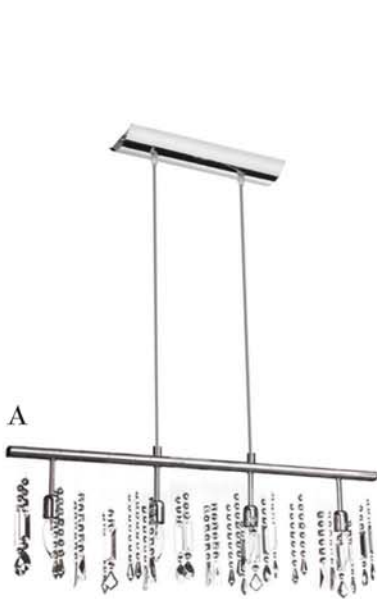

85303A-44710-119

85303A-44710-117

85303A-44710-115

A. 85305
4-light crystal chandelier
Polished Chrome
Crystal pendant with max. 4' (122cm) cable
C/w 17 strands of crystal
L 28" (71cm) x H 12" (30cm) x D 2" (5cm)
Bulb: 4 x max. 60W E12 (not included)

Optional Shade Styles:
34710 - Rectangular Organza
34910 - Oval Organza
34910-MYLAR - Oval Mylar

B. 85303A
5-light crystal chandelier
Polished Chrome
Crystal pendant with max. 4' (122cm) cable
C/w 20 strands of crystal
L 38" (96cm) x H 12" (30cm) x D 2" (5cm)
Bulb: 5 x max. 60W E12 (not included)

Optional Shade Styles:
44710 - Rectangular Organza
46910 - Oval Organza
46910-MYLAR - Oval Mylar

C. 85304
7-light crystal chandelier
Polished Chrome
Crystal pendant with max. 4' (122cm) cable
C/w 26 strands of crystal
L 46" (117cm) x H 12" (30cm) x D 2" (5cm)
Bulb: 7 x max. 60W E12 (not included)