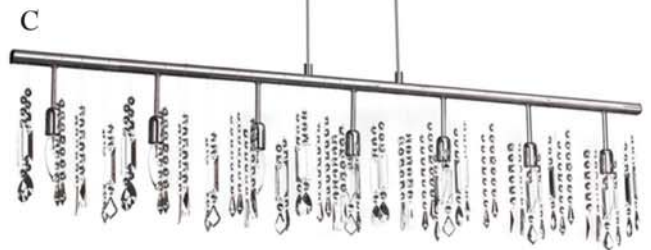

85303A-44710-119

85303A-44710-117

85303A-44710-115

A. 85305
4-light crystal chandelier
Polished Chrome
Crystal pendant with max. 4' (122cm) cable
C/w 17 strands of crystal
L 28" (71cm) x H 12" (30cm) x D 2" (5cm)
Bulb: 4 x max. 60W E12 (not included)

Optional Shade Styles:
34710 - Rectangular Organza
34910 - Oval Organza
34910-MYLAR - Oval Mylar

B. 85303A
5-light crystal chandelier
Polished Chrome
Crystal pendant with max. 4' (122cm) cable
C/w 20 strands of crystal
L 38" (96cm) x H 12" (30cm) x D 2" (5cm)
Bulb: 5 x max. 60W E12 (not included)

Optional Shade Styles:
44710 - Rectangular Organza
46910 - Oval Organza
46910-MYLAR - Oval Mylar

C. 85304
7-light crystal chandelier
Polished Chrome
Crystal pendant with max. 4' (122cm) cable
C/w 26 strands of crystal
L 46" (117cm) x H 12" (30cm) x D 2" (5cm)
Bulb: 7 x max. 60W E12 (not included)