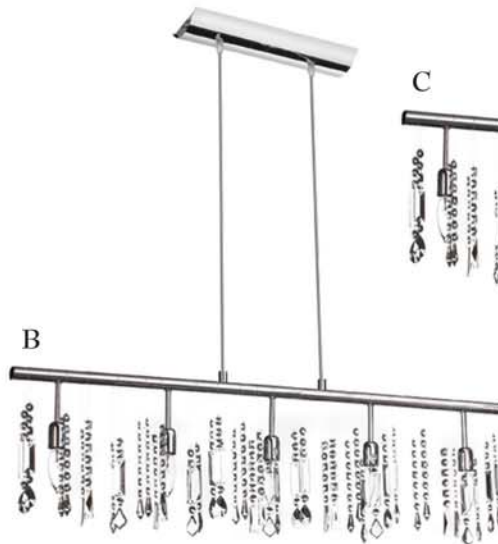

85303A-44710-119

85303A-44710-117

85303A-44710-115

A. 85305
4-light crystal chandelier
Polished Chrome
Crystal pendant with max. 4' (122cm) cable
C/w 17 strands of crystal
L 28" (71cm) x H 12" (30cm) x D 2" (5cm)
Bulb: 4 x max. 60W E12 (not included)

Optional Shade Styles:
34710 - Rectangular Organza
34910 - Oval Organza
34910-MYLAR - Oval Mylar

B. 85303A
5-light crystal chandelier
Polished Chrome
Crystal pendant with max. 4' (122cm) cable
C/w 20 strands of crystal
L 38" (96cm) x H 12" (30cm) x D 2" (5cm)
Bulb: 5 x max. 60W E12 (not included)

Optional Shade Styles:
44710 - Rectangular Organza
46910 - Oval Organza
46910-MYLAR - Oval Mylar

C. 85304
7-light crystal chandelier
Polished Chrome
Crystal pendant with max. 4' (122cm) cable
C/w 26 strands of crystal
L 46" (117cm) x H 12" (30cm) x D 2" (5cm)
Bulb: 7 x max. 60W E12 (not included)