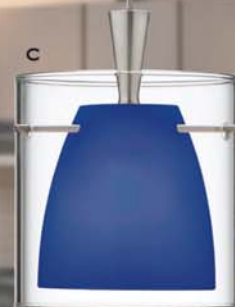

Stem Pendants Low Voltage

ORDER USING SHADE GLASS
COLOUR "00"

A. DLSL309-34L-00
THREE LIGHT PENDANT
Satin Chrome
Max. 4' (122cm) wire for each pendant
Shade: H 5.5" (14 cm) Dia. 4" (10 cm)
Canopy 34.5" (88cm) x 4.5" (11 cm)
Bulb: 3 x max. 50W 12V halogen
(DL1250-included)

B. DLSL309-00
SINGLE PENDANT
Satin Chrome canopy - silver wire
4' (122 cm) cable
Glass consists of two pieces:
clear outer glass and inner glass or mesh
Shade height 4" (10 cm)
Dia. 4" (10 cm)
Bulb: max. 50W 12V halogen
(DL1250-included)

Shade glass:

- a. Clear / White (WH)
- b. Clear / Amber (CA)
- c. Clear / Cobalt Blue (CB)
- d. Clear / Satin Chrome (CSC)
- e. Clear / Mesh (CM)