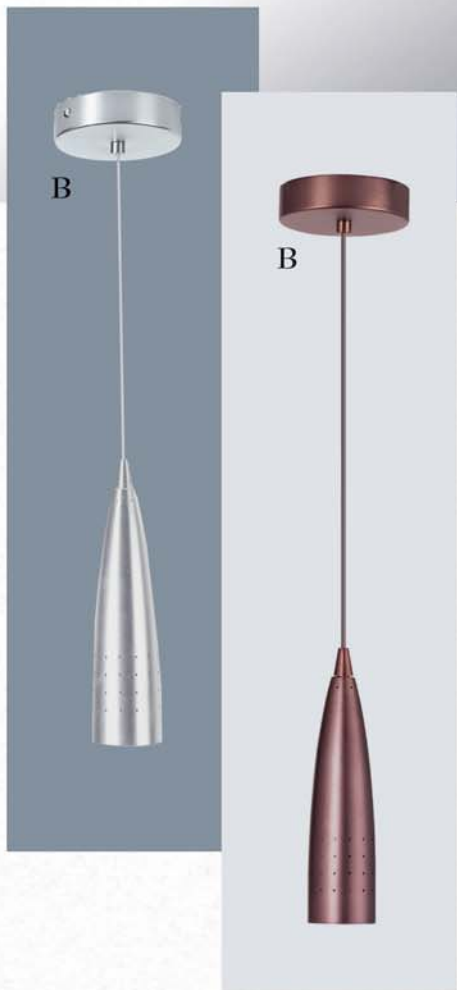

# Low Voltage Pendants

**A. DHC3601**

Oil Brushed Bronze, Satin Chrome  
 Canopy: 34.5" x 4.5" (88 x 11cm)  
 Metal shade: H 8.5" x Dia. 2.5" (22 x 6cm)  
 Cord length max. 4' (122cm)  
 Bulb: 3 x max 50W MR16 (included)

**B. DLSL601**

Oil Brushed Bronze, Satin Chrome  
 Canopy: 4.5" (11cm) Ø  
 Metal shade: H 8.5" x Dia. 2.5" (22 x 6cm)  
 Cord length max. 4' (122cm)  
 Bulb: Max 50W MR16 (included)

**C. DHC 4601**

Oil Brushed Bronze, Satin Chrome  
 Square canopy: 14" x 14" (36 x 36cm)  
 Metal shade: H 8.5" x Dia. 2.5" (22 x 6cm)  
 Cord length max. 4' (122cm)  
 Bulb: 4 x max 50W MR16 (included)

**D. DHC 3601-12R**

Oil Brushed Bronze, Satin Chrome  
 Canopy: 12" (30cm) Ø  
 Metal shade: H 8.5" x Dia. 2.5" (22 x 6cm)  
 Cord length max. 4' (122cm)  
 Bulb: 3 x max 50W MR16 (included)