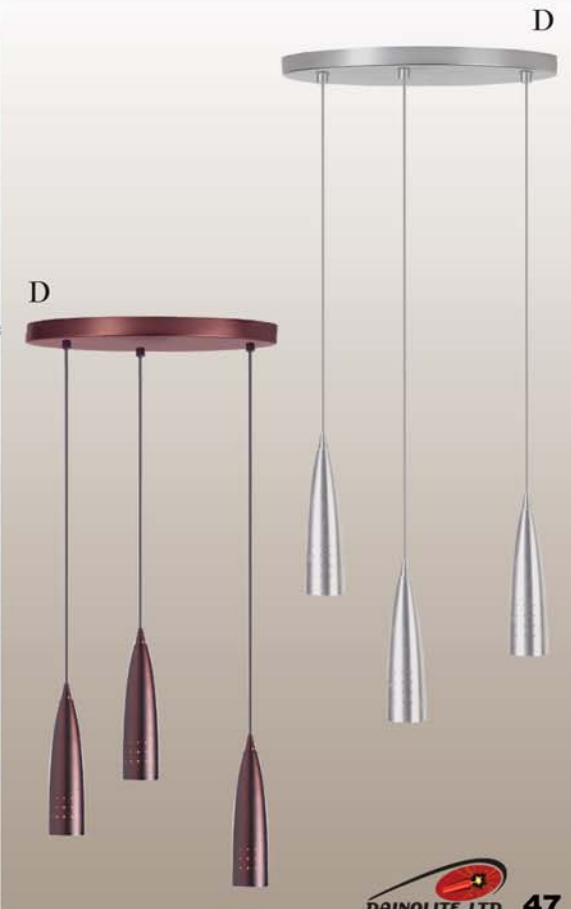

# Low Voltage Pendants

**A. DHC3601**

Oil Brushed Bronze, Satin Chrome  
 Canopy: 34.5" x 4.5" (88 x 11cm)  
 Metal shade: H 8.5" x Dia. 2.5" (22 x 6cm)  
 Cord length max. 4' (122cm)  
 Bulb: 3 x max 50W MR16 (included)

**B. DLSL601**

Oil Brushed Bronze, Satin Chrome  
 Canopy: 4.5" (11cm) Ø  
 Metal shade: H 8.5" x Dia. 2.5" (22 x 6cm)  
 Cord length max. 4' (122cm)  
 Bulb: Max 50W MR16 (included)

**C. DHC 4601**

Oil Brushed Bronze, Satin Chrome  
 Square canopy: 14" x 14" (36 x 36cm)  
 Metal shade: H 8.5" x Dia. 2.5" (22 x 6cm)  
 Cord length max. 4' (122cm)  
 Bulb: 4 x max 50W MR16 (included)

**D. DHC 3601-12R**

Oil Brushed Bronze, Satin Chrome  
 Canopy: 12" (30cm) Ø  
 Metal shade: H 8.5" x Dia. 2.5" (22 x 6cm)  
 Cord length max. 4' (122cm)  
 Bulb: 3 x max 50W MR16 (included)