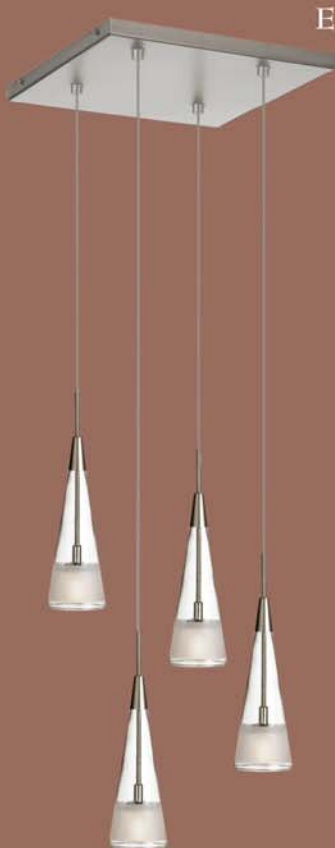

B

B

C

D

E

A. DHC6901

Satin Chrome only
 Canopy: 32" (81 cm) x 22" (56 cm)
 Cord length Max. 4' (122 cm)
 Glass H 11" (28cm) Dia. 3.5" (9cm)
 Bulb: 6 x max. 50W MR16 frosted (included)

B. DHC3901

Oil Brushed Bronze,
 Satin Chrome
 Canopy: 34.5" (88cm) x 4.5" (11cm)
 Cord length: max. 4' (122 cm)
 Glass H 11" (28cm) Dia. 3.5" (9cm)
 Bulb: 3 x max. 50W MR16
 frosted (included)

C. DLSL901

Oil Brushed Bronze,
 Satin Chrome
 Canopy : 4.5" (11 cm) Ø
 Cable: Max. 4' (122 cm)
 Glass H 11" (28cm) Dia. 3.5" (9cm)
 Bulb: max. 50W MR16 frosted (included)

D. DHC3901-12R

Oil Brushed Bronze, Satin Chrome
 Canopy: 12" (30 cm) Ø
 Cord length Max. 4' (122 cm)
 Glass H 11" (28cm) Dia. 3.5" (9cm)
 Bulb: 3 x max. 50W MR16 frosted (included)

E. DHC4901

Oil Brushed Bronze, Satin Chrome
 Canopy size: 14" (36 cm) square
 Cord length Max. 4' (122 cm)
 Glass H 11" (28cm) Dia. 3.5" (9cm)
 Bulb: 4 x max. 50W MR16 frosted (included)