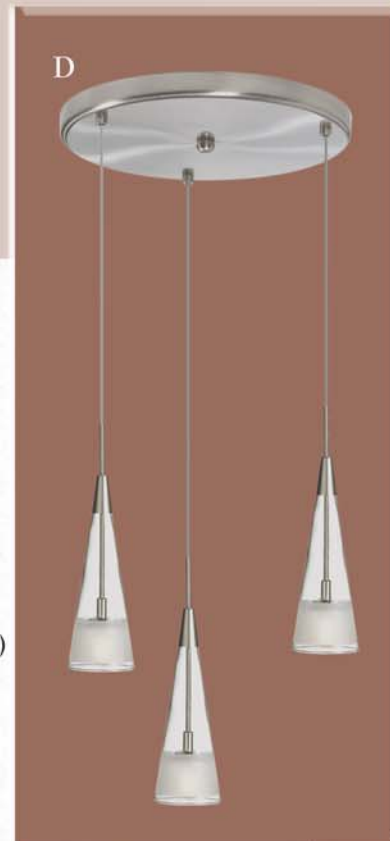

B

B

C

D

E

A. DHC6901

Satin Chrome only
 Canopy: 32" (81 cm) x 22" (56 cm)
 Cord length Max. 4' (122 cm)
 Glass H 11" (28cm) Dia. 3.5" (9cm)
 Bulb: 6 x max. 50W MR16 frosted (included)

B. DHC3901

Oil Brushed Bronze,
 Satin Chrome
 Canopy: 34.5" (88cm) x 4.5" (11cm)
 Cord length: max. 4' (122 cm)
 Glass H 11" (28cm) Dia. 3.5" (9cm)
 Bulb: 3 x max. 50W MR16
 frosted (included)

C. DLSL901

Oil Brushed Bronze,
 Satin Chrome
 Canopy : 4.5" (11 cm) Ø
 Cable: Max. 4' (122 cm)
 Glass H 11" (28cm) Dia. 3.5" (9cm)
 Bulb: max. 50W MR16 frosted (included)

D. DHC3901-12R

Oil Brushed Bronze, Satin Chrome
 Canopy: 12" (30 cm) Ø
 Cord length Max. 4' (122 cm)
 Glass H 11" (28cm) Dia. 3.5" (9cm)
 Bulb: 3 x max. 50W MR16 frosted (included)

E. DHC4901

Oil Brushed Bronze, Satin Chrome
 Canopy size: 14" (36 cm) square
 Cord length Max. 4' (122 cm)
 Glass H 11" (28cm) Dia. 3.5" (9cm)
 Bulb: 4 x max. 50W MR16 frosted (included)