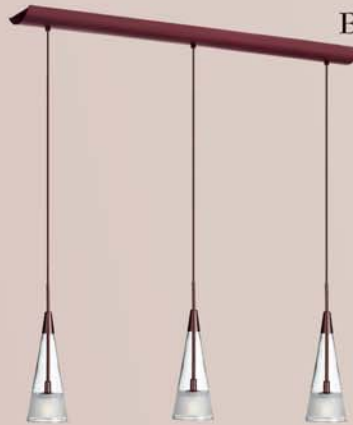

B

B

C

D

E

A. DHC6901

Satin Chrome only
 Canopy: 32" (81 cm) x 22" (56 cm)
 Cord length Max. 4' (122 cm)
 Glass H 11" (28cm) Dia. 3.5" (9cm)
 Bulb: 6 x max. 50W MR16 frosted (included)

B. DHC3901

Oil Brushed Bronze,
 Satin Chrome
 Canopy: 34.5" (88cm) x 4.5" (11cm)
 Cord length: max. 4' (122 cm)
 Glass H 11" (28cm) Dia. 3.5" (9cm)
 Bulb: 3 x max. 50W MR16
 frosted (included)

C. DLSL901

Oil Brushed Bronze,
 Satin Chrome
 Canopy : 4.5" (11 cm) Ø
 Cable: Max. 4' (122 cm)
 Glass H 11" (28cm) Dia. 3.5" (9cm)
 Bulb: max. 50W MR16 frosted (included)

D. DHC3901-12R

Oil Brushed Bronze, Satin Chrome
 Canopy: 12" (30 cm) Ø
 Cord length Max. 4' (122 cm)
 Glass H 11" (28cm) Dia. 3.5" (9cm)
 Bulb: 3 x max. 50W MR16 frosted (included)

E. DHC4901

Oil Brushed Bronze, Satin Chrome
 Canopy size: 14" (36 cm) square
 Cord length Max. 4' (122 cm)
 Glass H 11" (28cm) Dia. 3.5" (9cm)
 Bulb: 4 x max. 50W MR16 frosted (included)