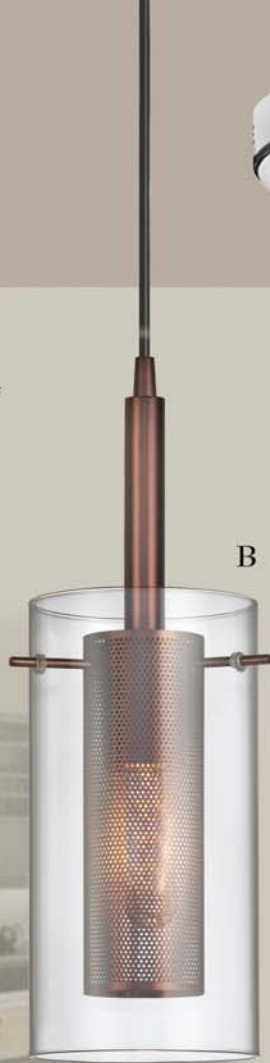

A

B

C

B

PENDANTS

ALL PENDANTS c/w 4' (122cm) wire

- Polished Chrome - Silver wire
- Oil Brushed Bronze - Black wire

A. 30961-CMY SINGLE PENDANT Polished Chrome

Clear glass with mesh insert and distinctive MYLAR sleeve
Shade: H 16" x Dia. 5.5" (41cm x 14cm)
Canopy: 4.5" (11cm) Ø
Bulb: max. 60W A type clear (not included)

B. 30961-CM SINGLE PENDANT Oil Brushed Bronze, Polished Chrome

Clear glass with mesh insert
Shade: H 16" x Dia. 5.5"
(41cm x 14cm)
Canopy: 4.5" (11cm) Ø
Bulb: max. 100W A type clear (not included)

C. 33963R-CM THREE LIGHT PENDANT Oil Brushed Bronze, Polished Chrome

Canopy : 12" (30 cm) Ø
Max cable length 4' (122cm)
Clear glass with mesh insert
Shade: H 16" x Dia. 5.5"
(41cm x 14cm)
Bulb: 3 x max. 100W A type clear (not included)

Also available in CMY version