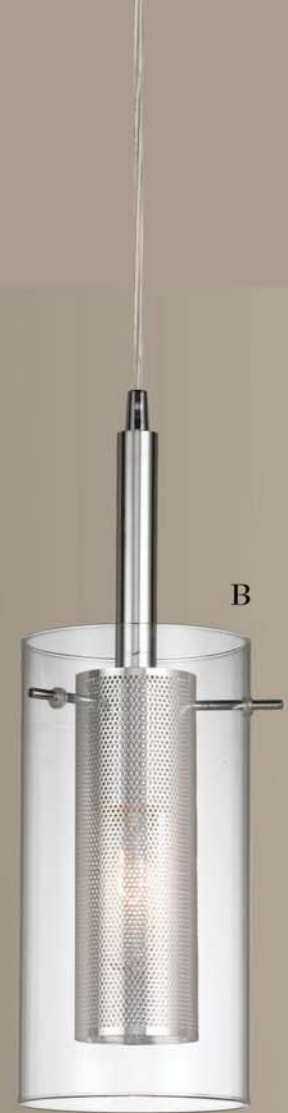

A

B

C

B

PENDANTS

ALL PENDANTS c/w 4' (122cm) wire

- Polished Chrome - Silver wire
- Oil Brushed Bronze - Black wire

A. 30961-CMY SINGLE PENDANT Polished Chrome

Clear glass with mesh insert and distinctive MYLAR sleeve
Shade: H 16" x Dia. 5.5" (41cm x 14cm)
Canopy: 4.5" (11cm) Ø
Bulb: max. 60W A type clear (not included)

B. 30961-CM SINGLE PENDANT Oil Brushed Bronze, Polished Chrome

Clear glass with mesh insert
Shade: H 16" x Dia. 5.5"
(41cm x 14cm)
Canopy: 4.5" (11cm) Ø
Bulb: max. 100W A type clear (not included)

C. 33963R-CM THREE LIGHT PENDANT Oil Brushed Bronze, Polished Chrome

Canopy : 12" (30 cm) Ø
Max cable length 4' (122cm)
Clear glass with mesh insert
Shade: H 16" x Dia. 5.5"
(41cm x 14cm)
Bulb: 3 x max. 100W A type clear (not included)

Also available in CMY version