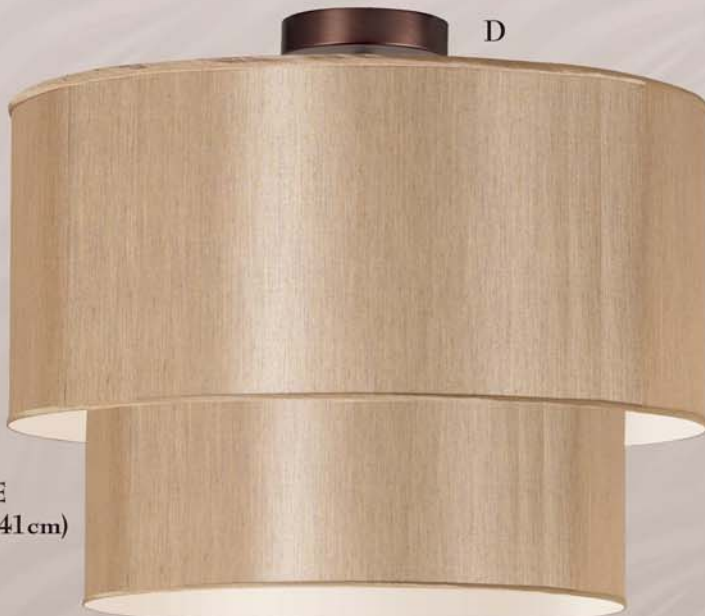

# LAILA

A

838 LATTE w/ 840-PEARL diffuser  
OIL BRUSHED BRONZE hardware

SPECIFY FABRIC (pg. 104)  
& HARDWARE FINISH

- A. 731828 THREE TIER FIXTURE  
Fixture size: D26 x H24" (66 x 61cm)  
Canopy: 5" (13cm) Ø  
C/w 39" (99cm) fractional rods:  
8+11+20" (20+28+51cm)  
Can be flush mounted or pendant style  
Bulb: 8 x max. 75W "A"  
(not included)

B

- B. 571832 SINGLE PENDANT  
Shade size: D8 x H12"  
(20 x 30cm)  
Canopy: 5" (13cm) Ø  
C/w 39" (99cm) fractional rods:  
8+11+20" (20+28+51cm)  
Can be flush mounted  
Bulb: 1 x max. 100W "A"  
(not included)

838 LATTE w/ 840-PEARL diffuser  
SATIN CHROME hardware

C

- C. 571809 THREE LIGHT PENDANT  
Shade size: D18 x H10" (46 x 25cm)  
Canopy: 5" (13cm) Ø  
C/w 39" (99cm) fractional rods:  
8+11+20" (20+28+51cm)  
Can be flush mounted  
Bulb: 3 x max. 100W "A"  
(not included)

838 LATTE w/ 840-PEARL diffuser  
POLISHED CHROME hardware

D

- D. 731814 TWO TIER FIXTURE  
Fixture size: D22 x H16" (56 x 41cm)  
Canopy: 5" (13cm) Ø  
C/w 39" (99cm) fractional rods:  
8+11+20" (20+28+51cm)  
Can be flush mounted  
Bulb: 5 x max. 75W "A" (not included)