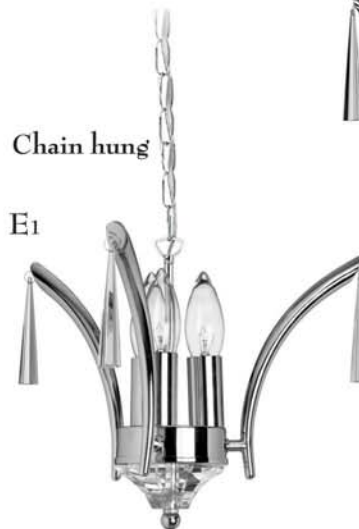

Sophie

Crystal droplets
3.5" (90 mm) Long

A1

A2

D

- A1. SOP-7-1W-L
- A2. SOP-7-1W-R

Polished Chrome / Clear Crystal
Size: H 7" x W 7" x D 5" (18 x 18 x 13cm)
Canopy: 4.75" (12cm) Ø
Bulb: 1 x max. E12 60W
(not included)

- D. SOP-26-8

Polished Chrome / Clear Crystal
Size: H 17" x Dia. 26" (43 x 66cm)
Canopy: 4.75" (12cm) Ø
3' (91cm) chain, 4' (122cm) wire
Bulb: 8 x max. E12 60W
(not included)

- B. SOP-8-2W

Polished Chrome / Clear Crystal
Size: H 6" x W 8" x D 5"
(15 x 20 x 13cm)
Canopy: 4.75" (12cm) Ø
Bulb: 2 x max. E12 60W
(not included)

B

C

- C. SOP-16-3

Polished Chrome / Clear Crystal
Size: H 15" x Dia. 16" (38 x 41cm)
Canopy: 4.75" (12cm) Ø
3' (91cm) chain, 4' (122cm) wire
Dual mount
Bulb: 3 x max. E12 60W (not included)

Chain hung

E1

E2

Flush mounted

- E.1/ E2. SOP-12-3-SF

Polished Chrome / Clear Crystal
Size: H 10" x Dia. 12" (25 x 30cm)
Canopy: 4.75" (12cm) Ø
24" (61cm) chain, 30" (76cm) wire
Dual mount
Bulb: 3 x max. E12 60W
(not included)