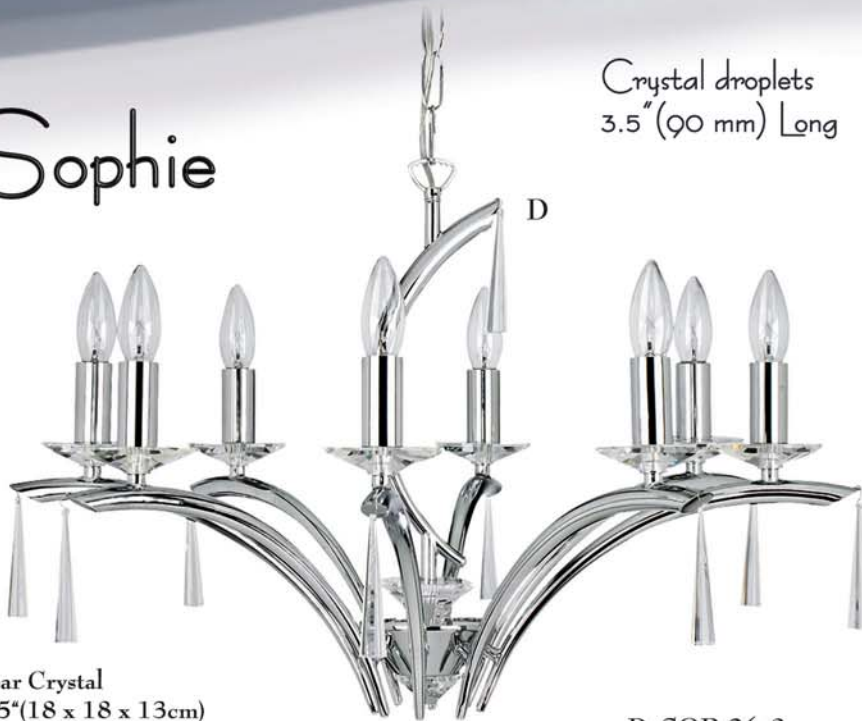

Sophie

Crystal droplets
3.5" (90 mm) Long

A1

A2

D

- A1. SOP-7-1W-L
- A2. SOP-7-1W-R

Polished Chrome / Clear Crystal
Size: H 7" x W 7" x D 5" (18 x 18 x 13cm)
Canopy: 4.75" (12cm) Ø
Bulb: 1 x max. E12 60W
(not included)

- D. SOP-26-8

Polished Chrome / Clear Crystal
Size: H 17" x Dia. 26" (43 x 66cm)
Canopy: 4.75" (12cm) Ø
3' (91cm) chain, 4' (122cm) wire
Bulb: 8 x max. E12 60W
(not included)

- B. SOP-8-2W

Polished Chrome / Clear Crystal
Size: H 6" x W 8" x D 5"
(15 x 20 x 13cm)
Canopy: 4.75" (12cm) Ø
Bulb: 2 x max. E12 60W
(not included)

B

C

- C. SOP-16-3

Polished Chrome / Clear Crystal
Size: H 15" x Dia. 16" (38 x 41cm)
Canopy: 4.75" (12cm) Ø
3' (91cm) chain, 4' (122cm) wire
Dual mount
Bulb: 3 x max. E12 60W (not included)

Chain hung

E1

E2

Flush mounted

- E.1/ E2. SOP-12-3-SF

Polished Chrome / Clear Crystal
Size: H 10" x Dia. 12" (25 x 30cm)
Canopy: 4.75" (12cm) Ø
24" (61cm) chain, 30" (76cm) wire
Dual mount
Bulb: 3 x max. E12 60W
(not included)