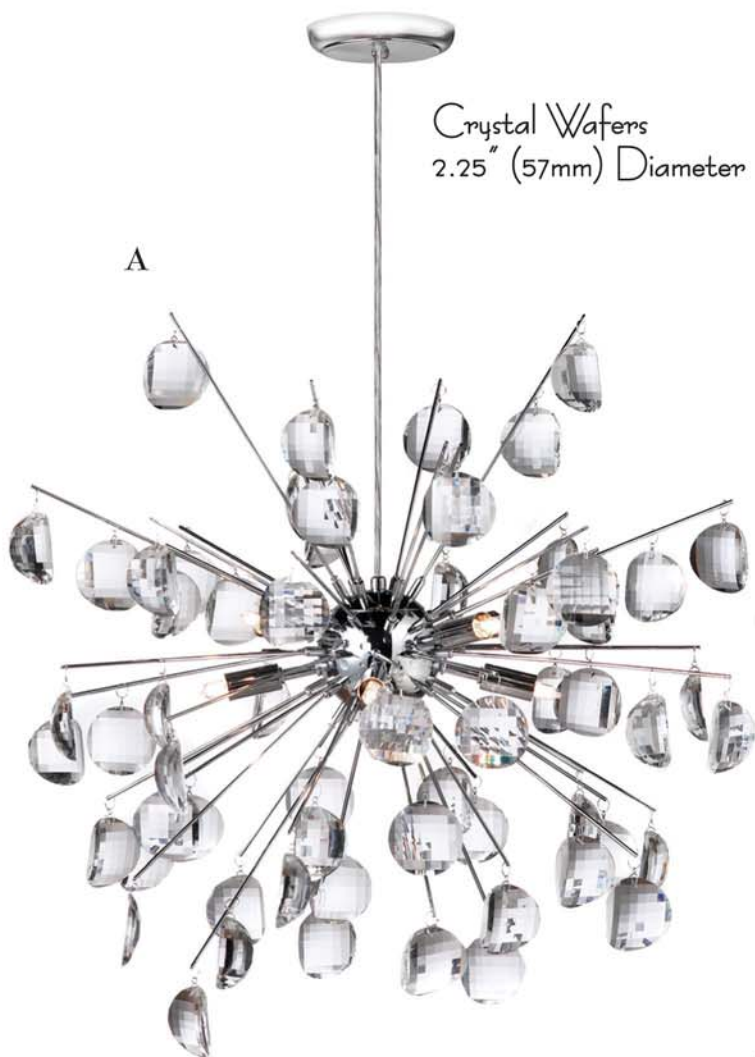

Crystal Wafers

Crystal Wafers
2.25" (57mm) Diameter

- A. 189-24
SPHERICAL PENDANT
Polished Chrome
Crystal wafers, 2.25" (57mm) diameter
Fixture Dia. 24" (61cm)
4' (122cm) clear silver cord
Bulb: 8 x max. 40W G9 (not included)

- B. 189-19
SPHERICAL PENDANT
Polished Chrome
Crystal wafers, 2.25" (57mm) diameter
Fixture Dia. 19" (48cm)
4' (122cm) clear silver cord
Bulb: 6 x max. 40W G9 (not included)

- C. 1851-18
CRYSTAL FIXTURE
Polished Chrome
Dia. 18" x H 15" (46 x 38cm)
4' (122cm) clear silver cord
Bulb: 10 x 10 watt, 12 volt (included)