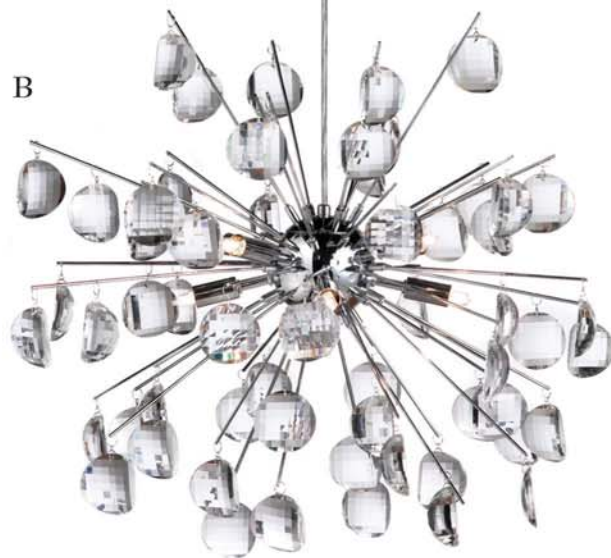

Crystal Wafers

Crystal Wafers
2.25" (57mm) Diameter

- A. 189-24
SPHERICAL PENDANT
Polished Chrome
Crystal wafers, 2.25" (57mm) diameter
Fixture Dia. 24" (61cm)
4' (122cm) clear silver cord
Bulb: 8 x max. 40W G9 (not included)

- B. 189-19
SPHERICAL PENDANT
Polished Chrome
Crystal wafers, 2.25" (57mm) diameter
Fixture Dia. 19" (48cm)
4' (122cm) clear silver cord
Bulb: 6 x max. 40W G9 (not included)

- C. 1851-18
CRYSTAL FIXTURE
Polished Chrome
Dia. 18" x H 15" (46 x 38cm)
4' (122cm) clear silver cord
Bulb: 10 x 10 watt, 12 volt (included)