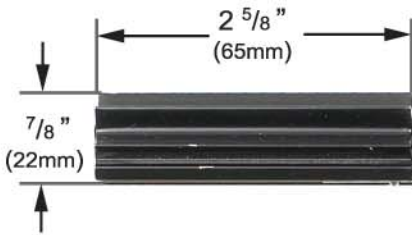

Mini-Light

12 Volt

- A. DL13
MINI-LIGHT
Black
13" (33cm) gooseneck
5W halogen bulb, head
BNC connector at base
- DL18
Same as DL13, but with 18" (45 cm) gooseneck
- DL6
Same as DL13, but with 6" (15 cm) gooseneck

- B. DL13X
MINI-LIGHT
Black
13" (33cm) gooseneck
5W halogen bulb
XLR connector at base
- DL18X
Same as DL13X but with 18" (45 cm) gooseneck
- DL6X
Same as DL13X but with 6" (15 cm) gooseneck

- C. DL107MP
MINI-LIGHT
Black
13" (33cm) gooseneck
5W halogen bulb (DL1815)
Square metal mounting base, 1.75" (4.45 cm)
Transformer not included

- D. DL1815
12V 5WATT
REPLACEMENT BULB

These models do not include transformers.

- E. DWX7
12V-17W TRANSFORMER
C/w 6' (183cm) cord